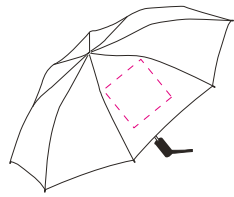

UMB 300
Paddington
**Auto-Open
Golf Umbrella**

UMB 300

Item Size: 39" W x 1.25" D

Max Imprint Size: 9" W x 9" H

Imprint Method: Silkscreen and 4 Color Process