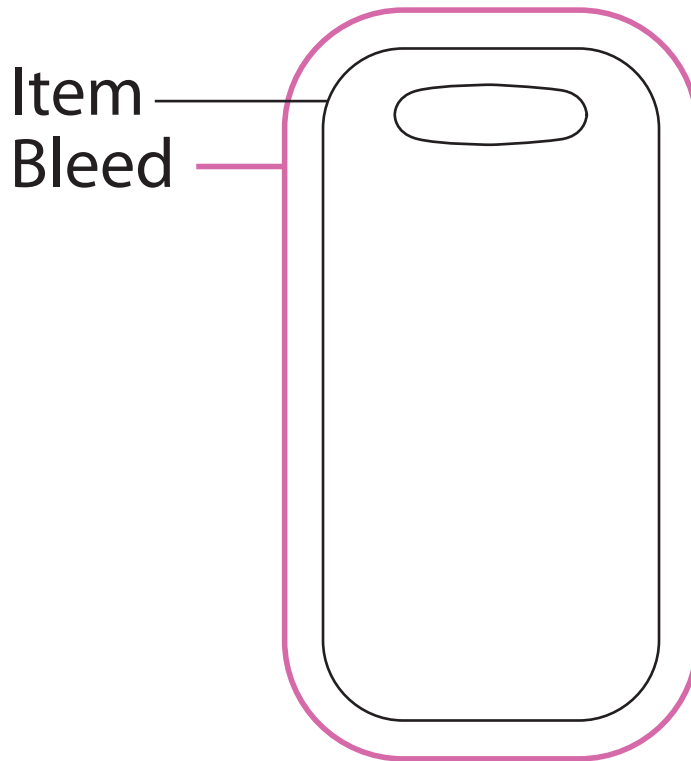

TVT1200

Rectangle Metal Luggage Tag - Full Color

Artwork @ 100%

Rear side of luggage tag

Item# TVT1200

Item Size: 1 3/4" W x 3 1/2" H

Max Imprint Area: 1 3/4" W x 3 1/2" H (Indicated by Dotted Line - Does Not Print)

Imprint Method: 4 COLOR PROCESS