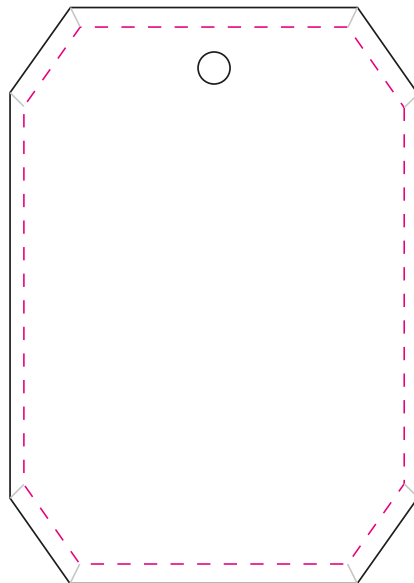

TPH3380

London

A clear, rectangular-shaped glass ornament with faceted edges

Item Number: TPH3380

Item Size: 2 1/8" W x 3" H x 1/4" D

Max Imprint Area: 2 1/2" W x 2 1/2" H (Indicated By Dotted Line, Does Not Print)

Imprint Method: **SAND BLASTING**