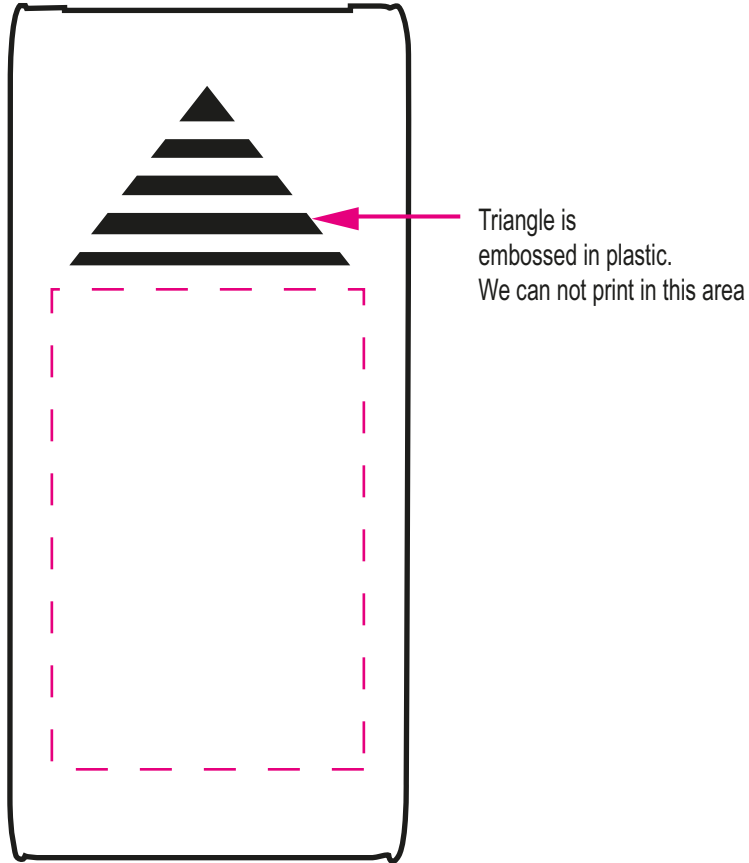

TLK610

Screwdriver Tool Set In Colors

Artwork @ 100%

Item Size: 2" x 4 1/4"

Max Imprint Area: 2 1/2" x 1 5/8" (Indicated By Dotted Line, Does Not Print)

Imprint Color(s):

Imprint Method: Silkscreen

Die # (If Applies): N/A