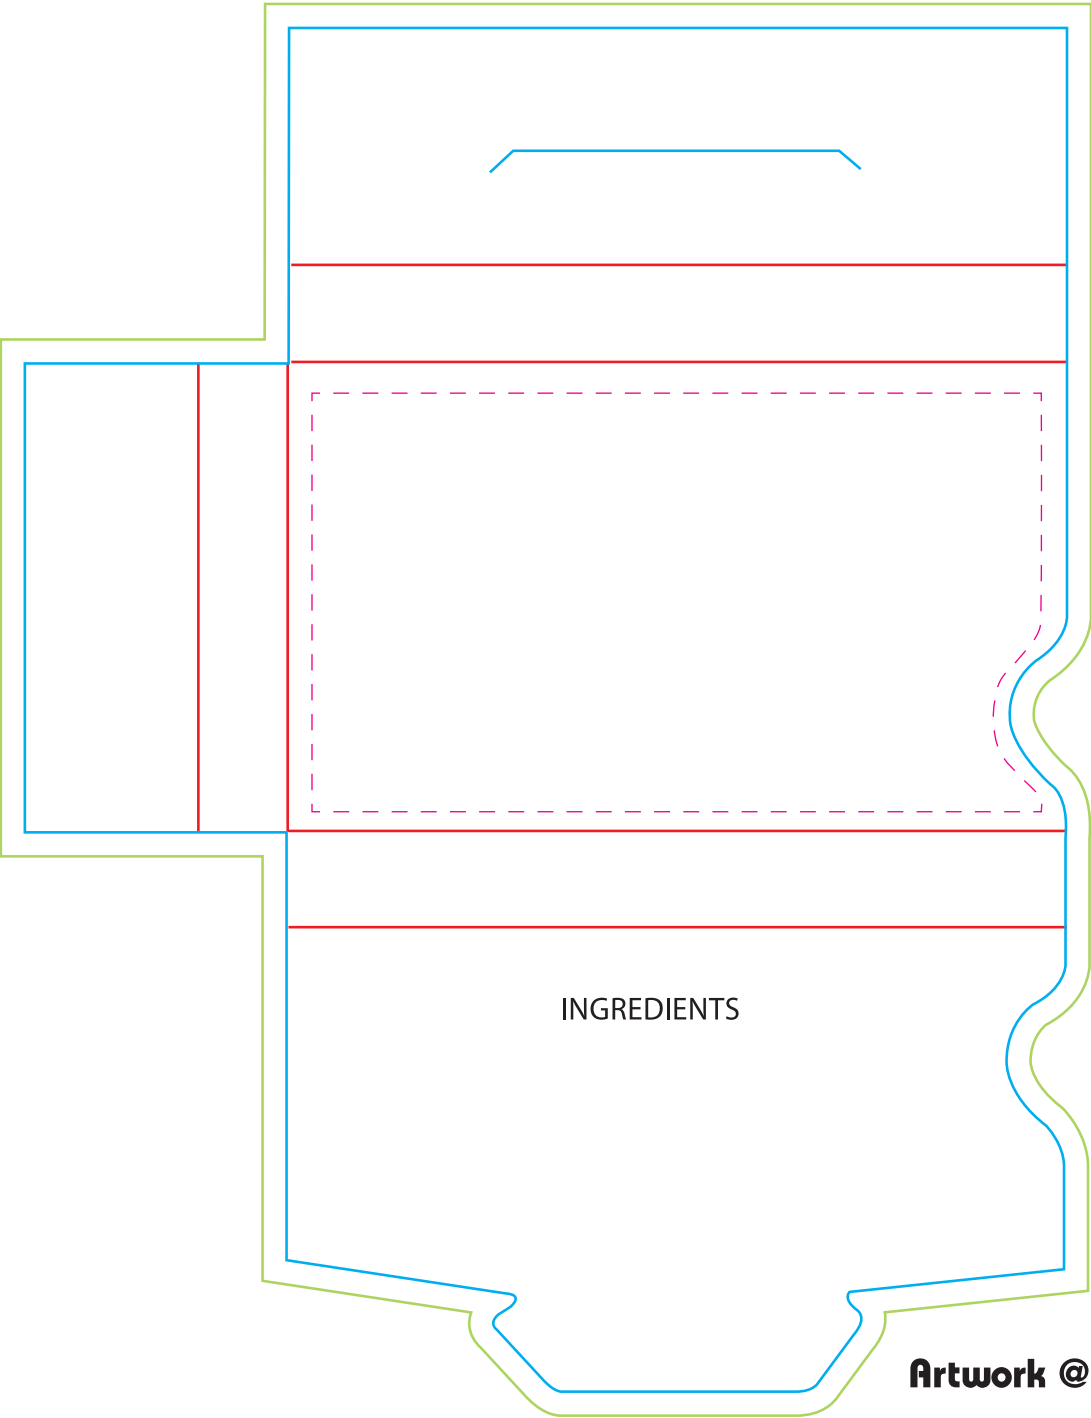

ST3000

Sunscreen Packets SPF30 in Sleeve

Artwork @ 100%

Imprint Area: Front Panel: 3.8"W x 2.18"H
Imprint Method: Full Color Imprint