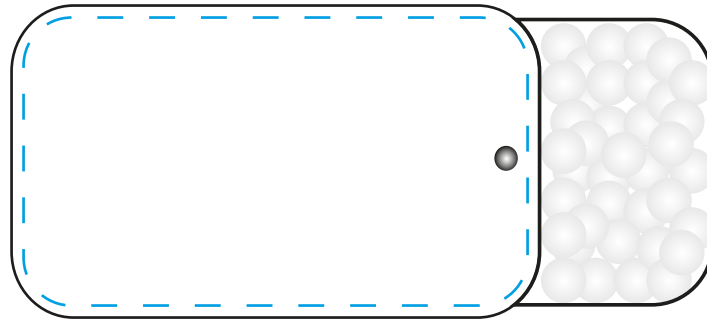

# SL Slider Tin

Tin Color:

Imprint Color:

Fill:

Tin Size: 2 3/4" x 1 5/8" x 5/8"

Imprint Area: 2 5/8" x 1 1/2"