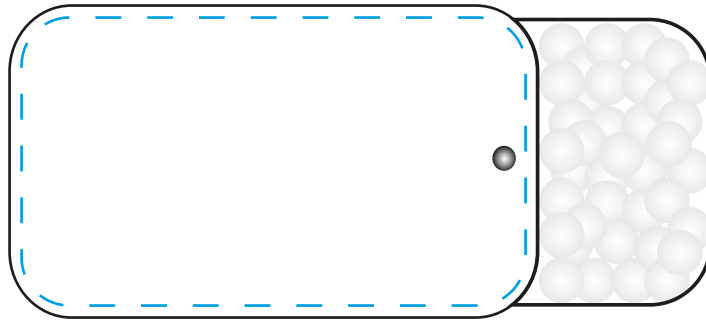

# SL Slider Tin

Tin Color:

Imprint Color:

Fill:

Tin Size: 2 3/4" x 1 5/8" x 5/8"

Imprint Area: 2 5/8" x 1 1/2"