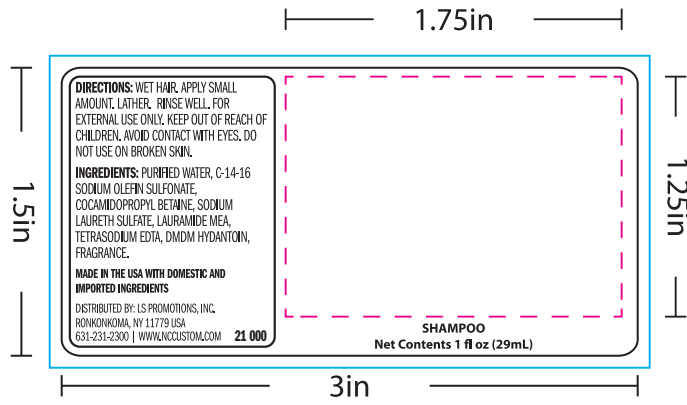

# SHP100

1oz SHAMPOO BOTTLE

ARTWORK TO FACE THIS DIRECTION