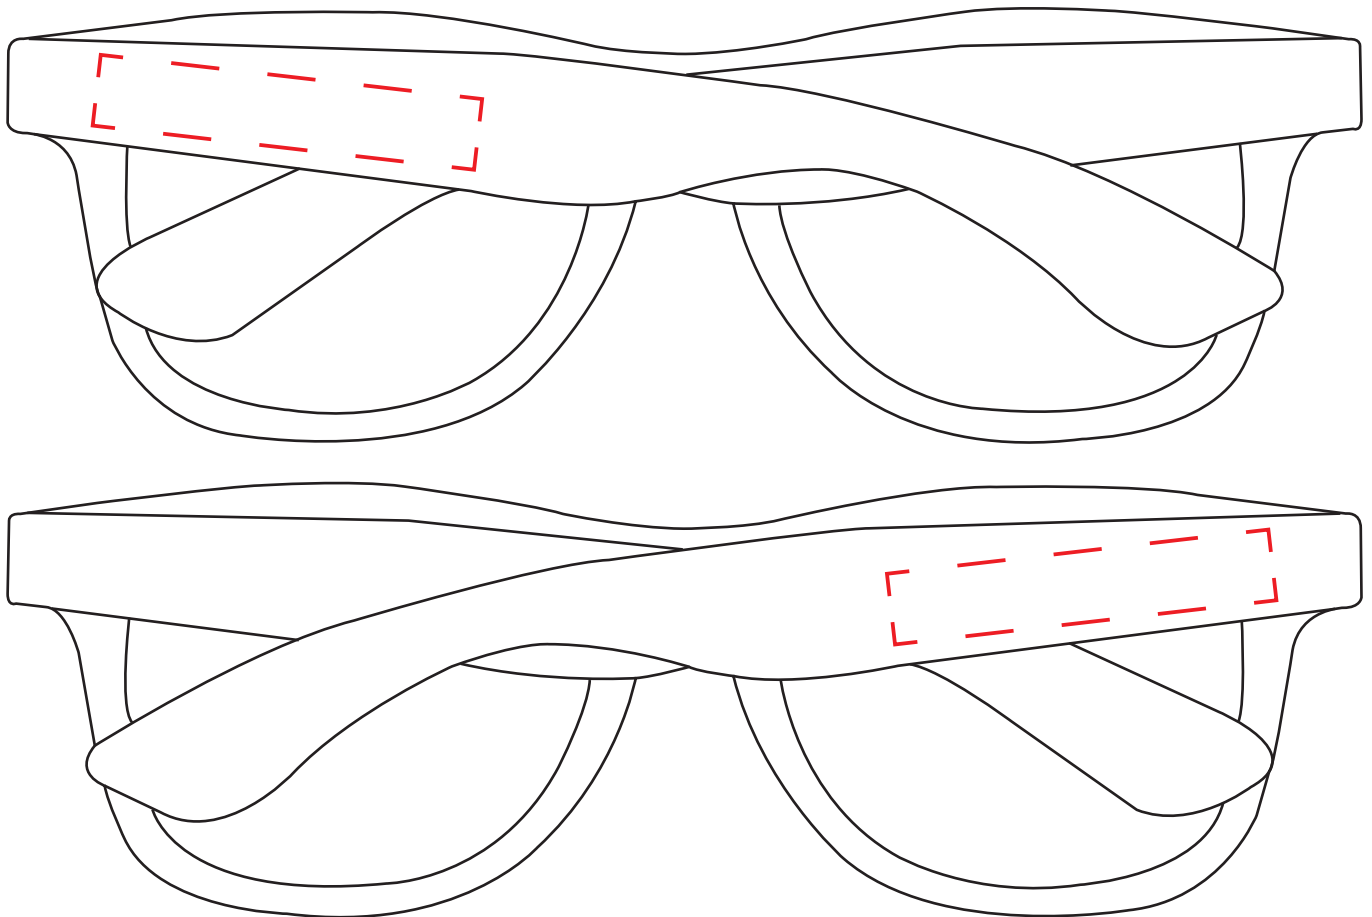

Wood Grain Sunglasses

IMPRINT AREA:
LEFT TEMPLE: 2" x 3/8" ALT.
IMPRINT AREA: RIGHT
TEMPLE: 2" x 3/8"

IMPRINT: 2" X 3/8"

scaled proportionally

Template

NOTES: Colors Available: Dark Wood, Light Wood

This template reflects our most accurate product information based on current inventory and print experiences and is subject to change. Template sizes are not necessarily to scale and are primarily for position.

Similarly, item colors shown on template are not necessarily accurate and should be used for general description only.

Additional charges will apply for multiple locations and colors.