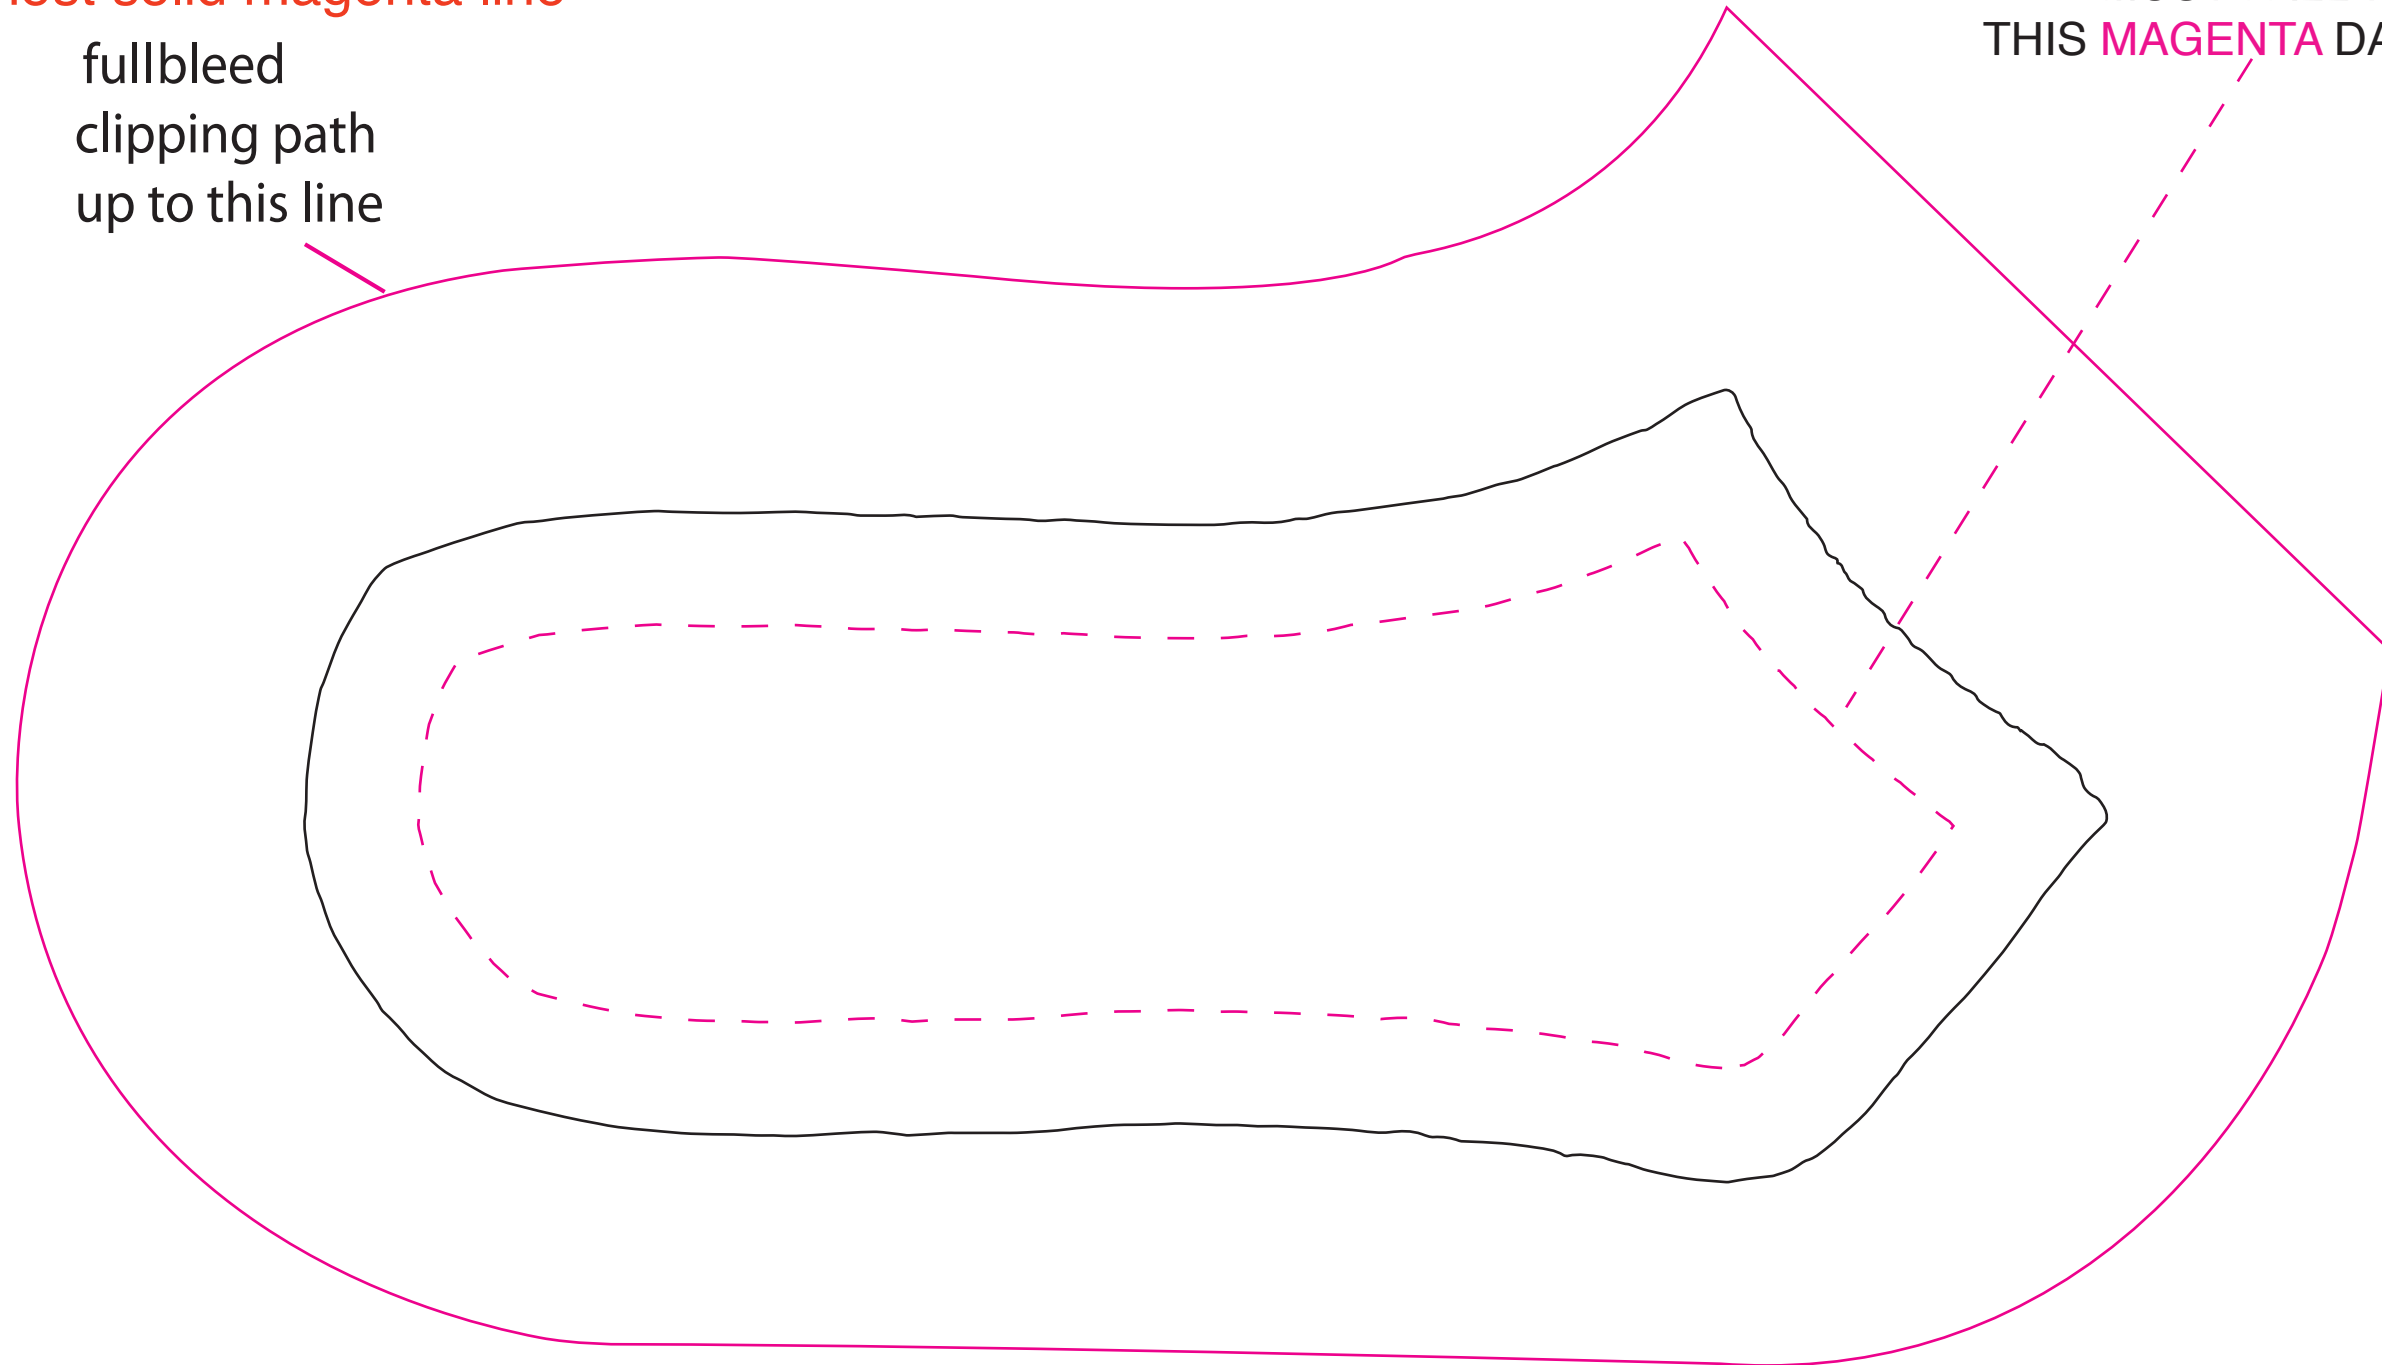

SCK100

Large Ankle Socks

*If a full bleed is desired,
art must reach all 4 sides of the
outermost solid magenta line

fullbleed
clipping path
up to this line

*The dashed magenta line
is the "SAFETY ZONE"
ALL IMPORTANT INFO
MUST FALL WITHIN
THIS **MAGENTA** DASHED LINE

ITEM SIZE: 9 1/2" W x 4" W

IMPRINT SIZE: 8"W X 2 3/4"H

IMPRINT METHOD: 4 COLOR PROCESS SUBLIMATION

ARTWORK @ 100%