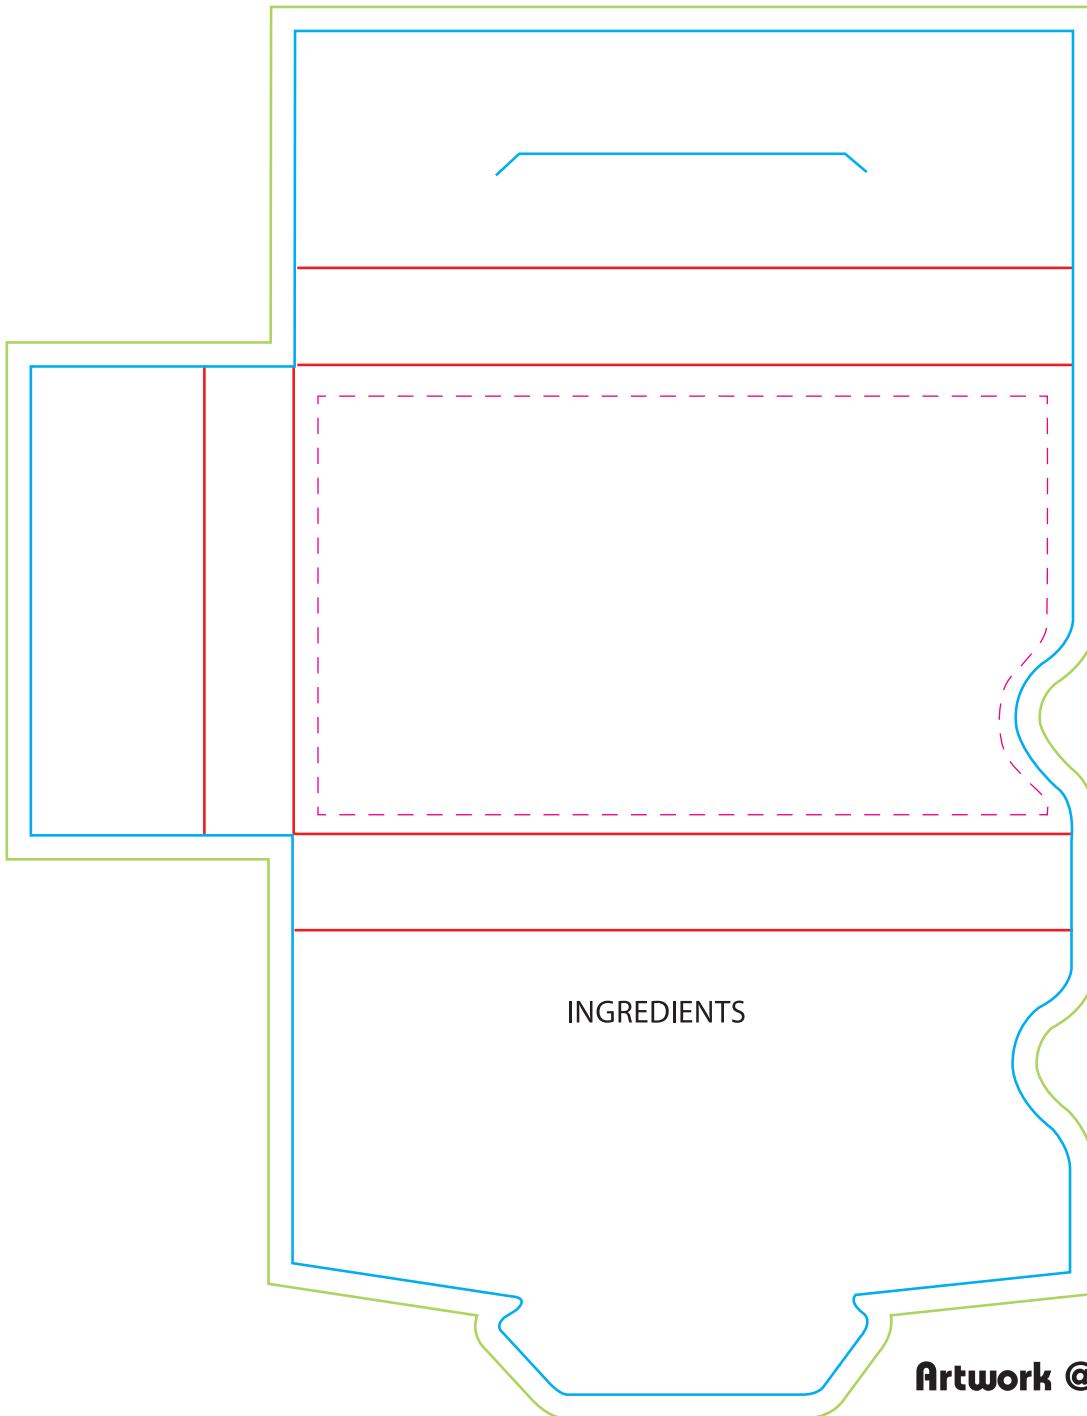

# SBF3650

*Pistachios in Sleeve*

Imprint Area: Front Panel: 3.8"W x 2.18"H

Imprint Method: Full Color Imprint