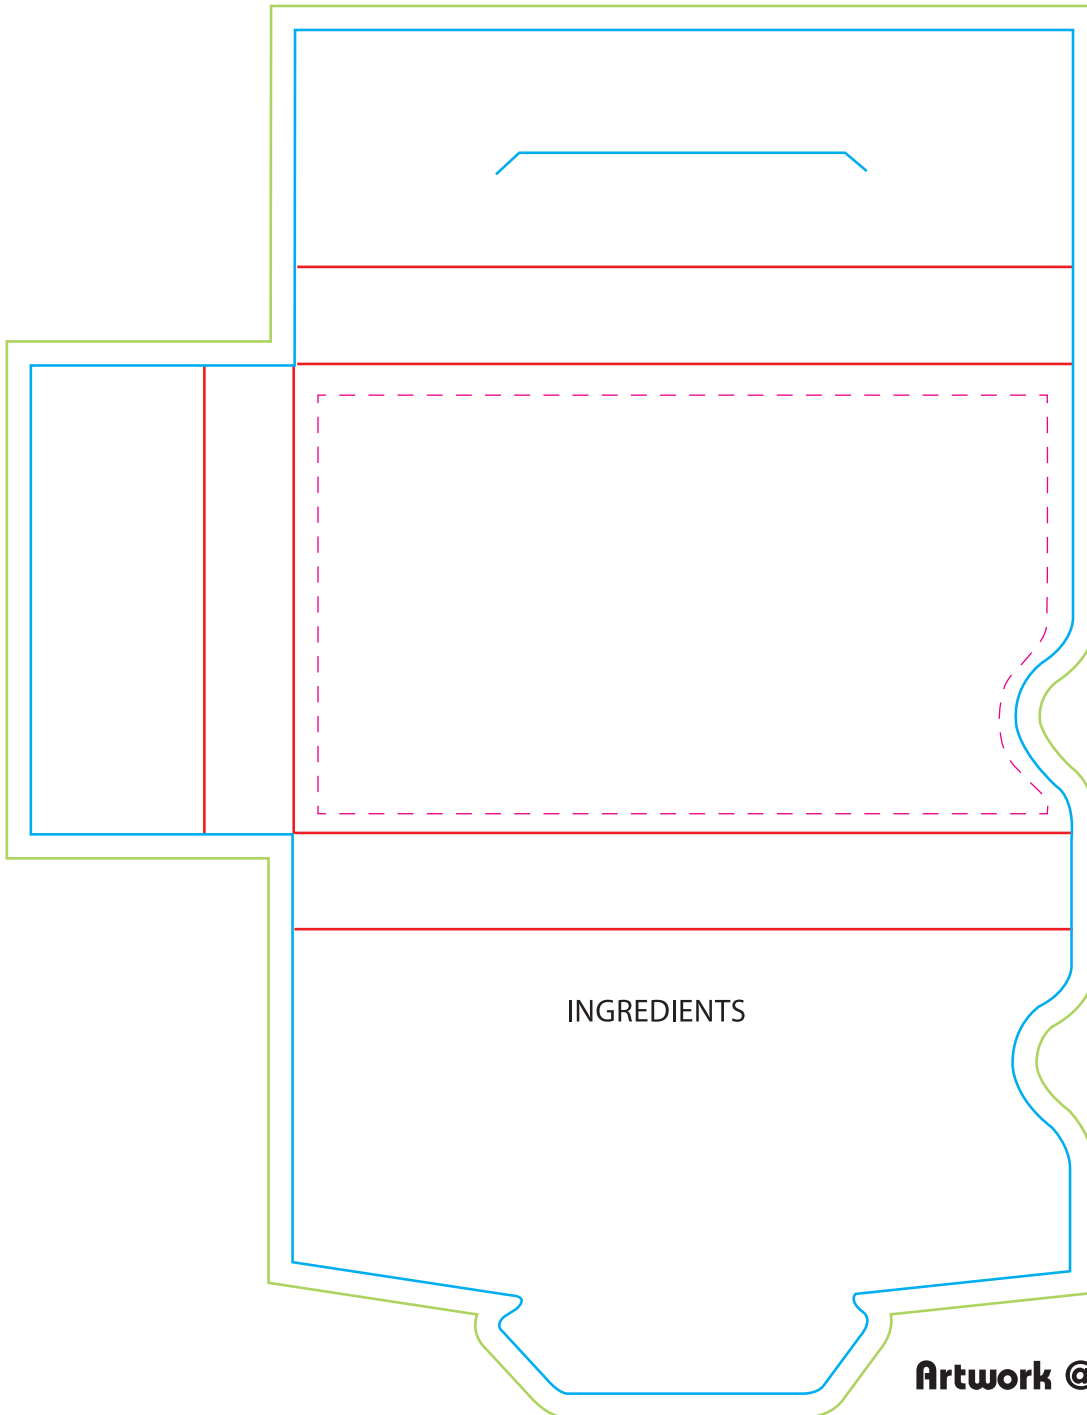

# SBF3630

*Candy Fruitz in Sleeve*

**Artwork @ 100%**

Imprint Area: Front Panel: 3.8"W x 2.18"H

Imprint Method: Full Color Imprint