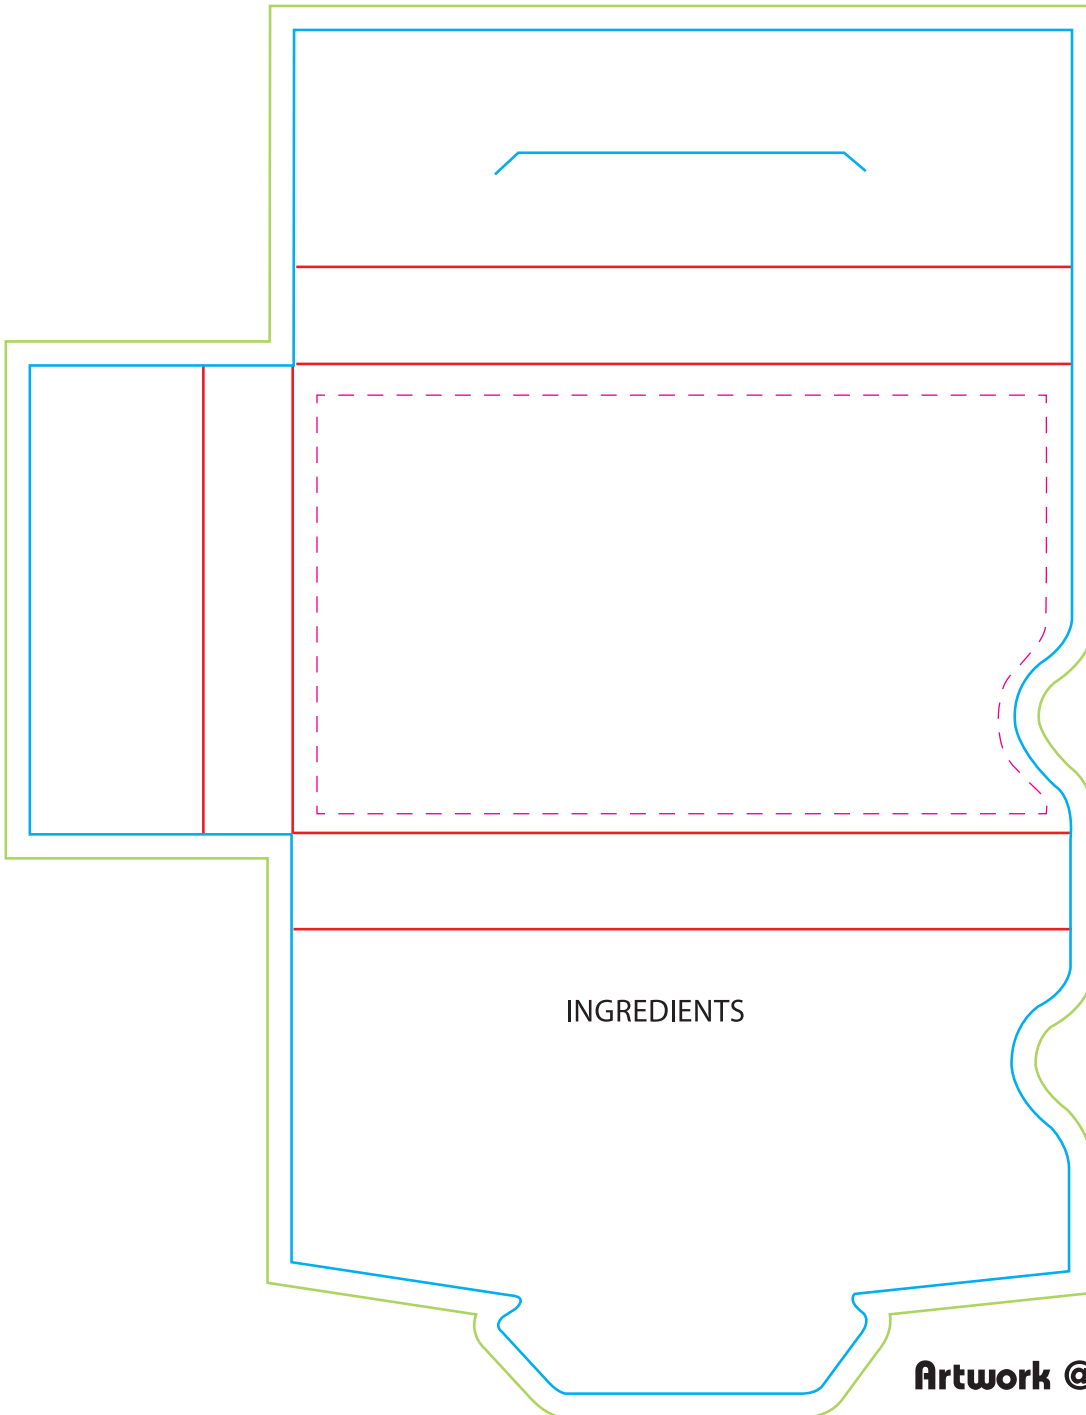

# SBF3620

*Sour Patch Kids in Sleeve*

**Artwork @ 100%**

Imprint Area: Front Panel: 3.8"W x 2.18"H

Imprint Method: Full Color Imprint