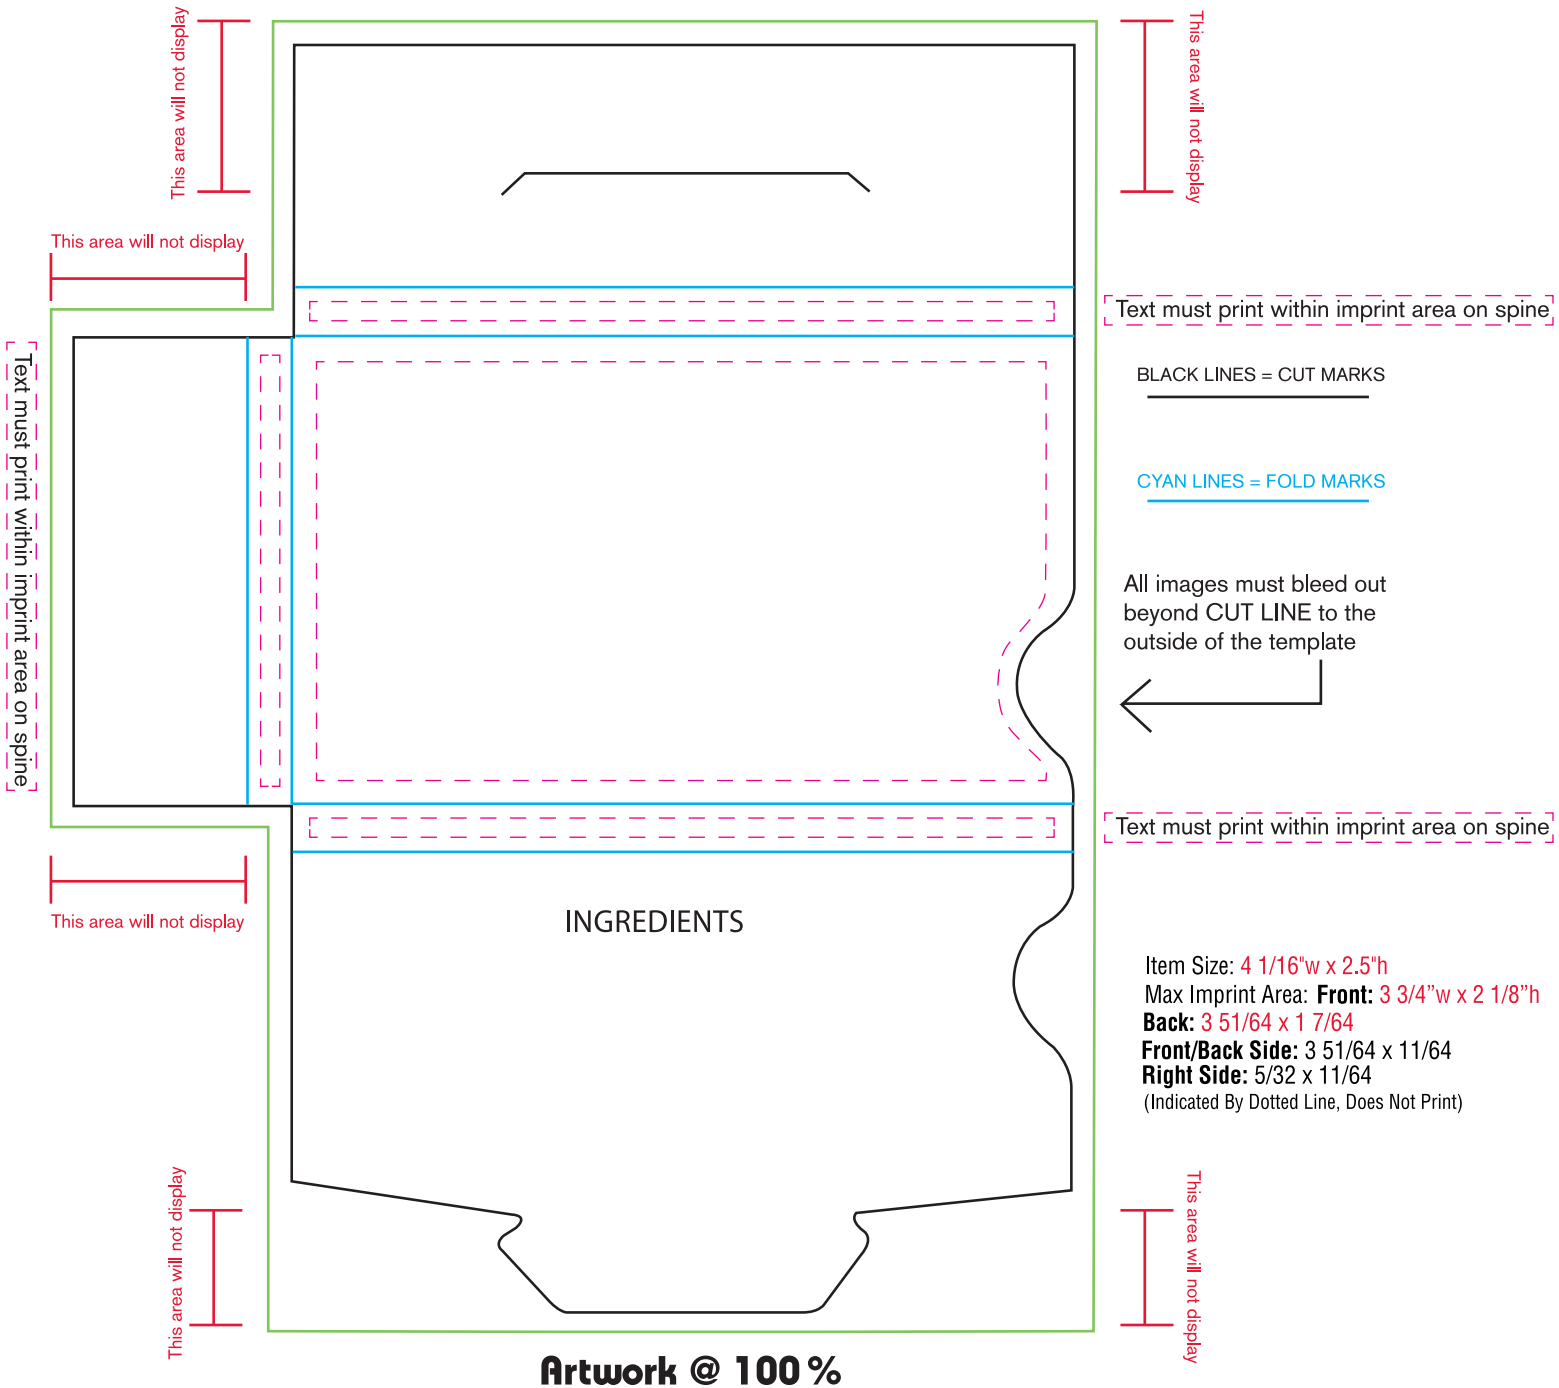

SBF3610

Cinnamon Imperials in Sleeve

Imprint Area: Front Panel: 3.8"W x 2.18"H

Imprint Method: Full Color Imprint