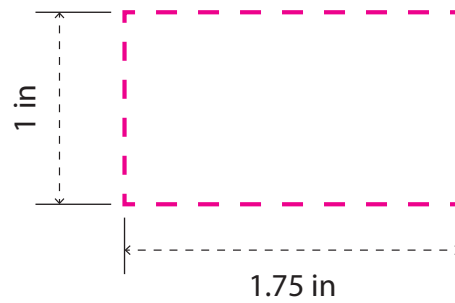

# SBF2700

*Window Tin*

Imprint Color:

Fill:

PRODUCT SIZE AT 100%  
This is the actual size of your  
logo on this product

**PREVIEW**

(FOR APPROXIMATE SIZE & POSITIONING ONLY)  
*Digital image may not reproduce exactly*

Item Size: 3"W x 2"H

Imprint Area: 1.75"W x 1"H

Imprint Method: Silkscreen (1 Color)