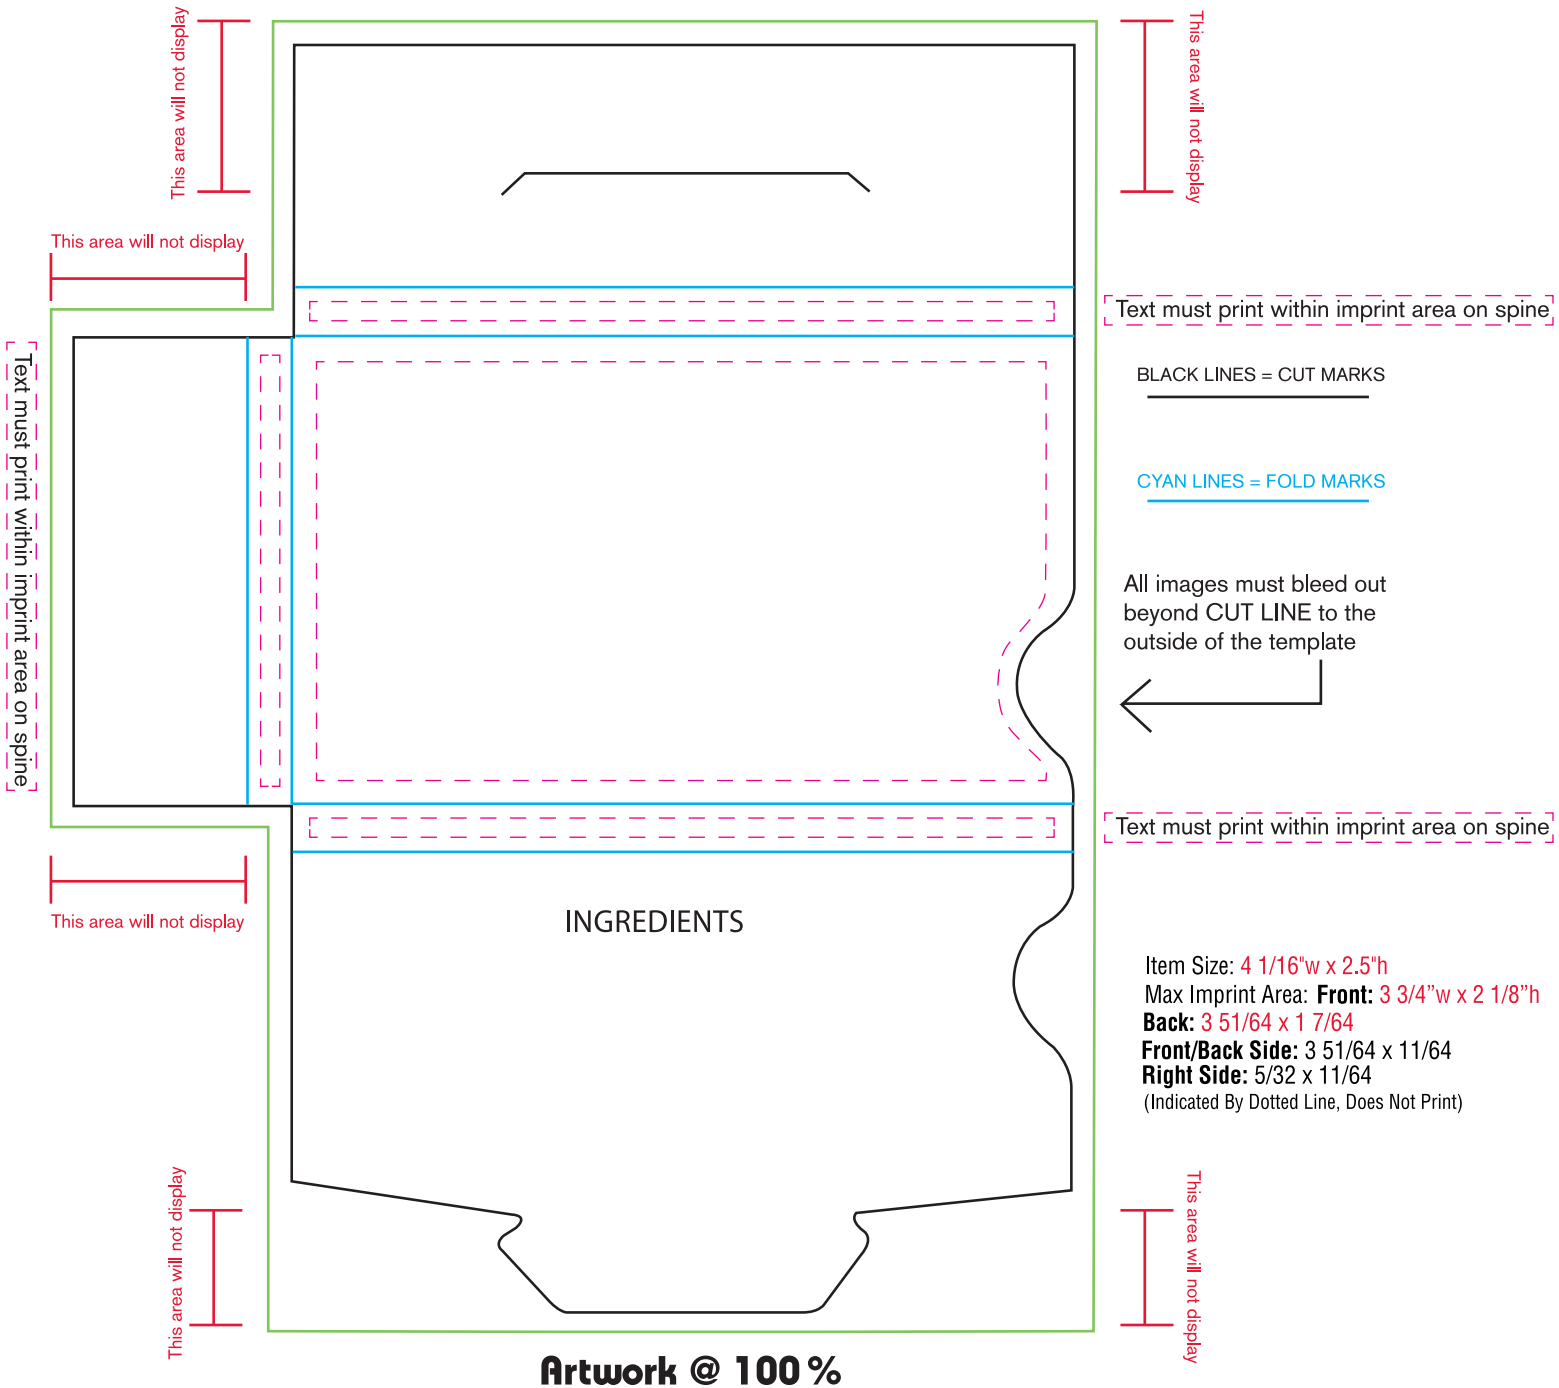

SBF2600

Mints in Sleeve

Imprint Area: Front Panel: 3.8"W x 2.18"H

Imprint Method: Full Color Imprint