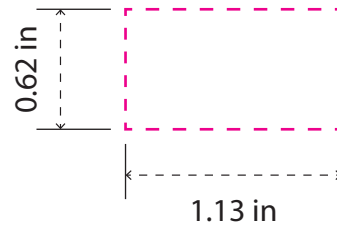

SBF2500

Window Tin

Imprint Color:

Fill:

PRODUCT SIZE AT 100%

This is the actual size of your
logo on this product

PREVIEW

(FOR APPROXIMATE SIZE & POSITIONING ONLY)
Digital image may not reproduce exactly

Item Size: 2.5"W x 1.375"H

Imprint Area: 1.125"W x 0.625"H

Imprint Method: Silkscreen (1 Color)