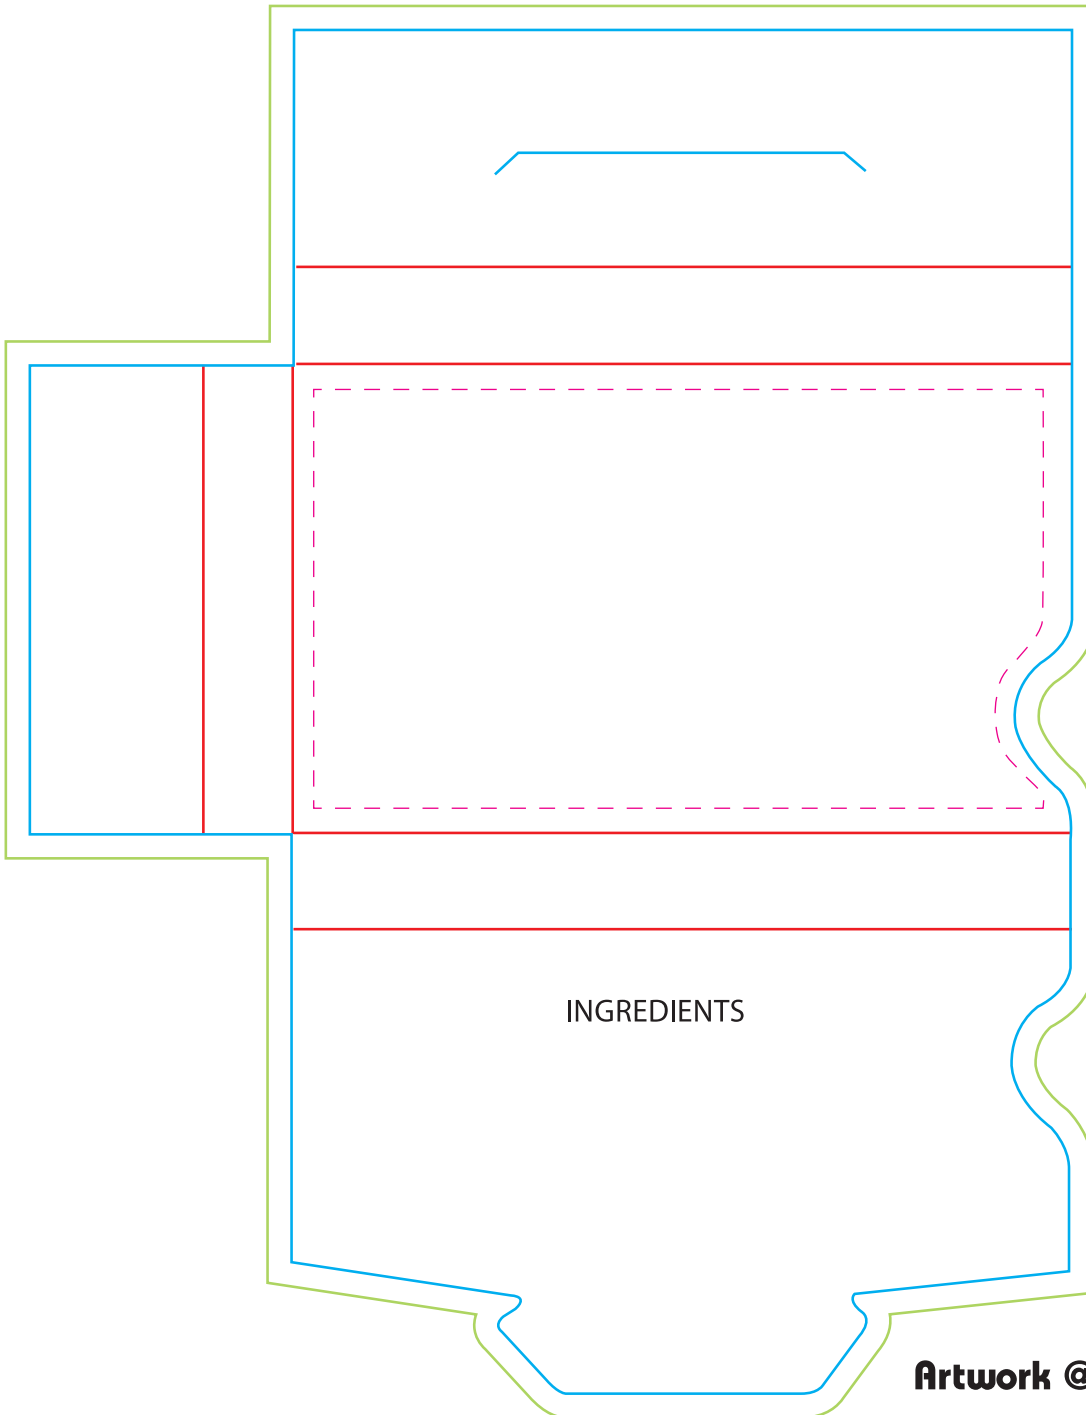

# SBF1670

*Assorted Chicklet Gum Pack 24pc*

**Artwork @ 100%**

Imprint Area: Front Panel: 3.8"W x 2.18"H

Imprint Method: Full Color Imprint