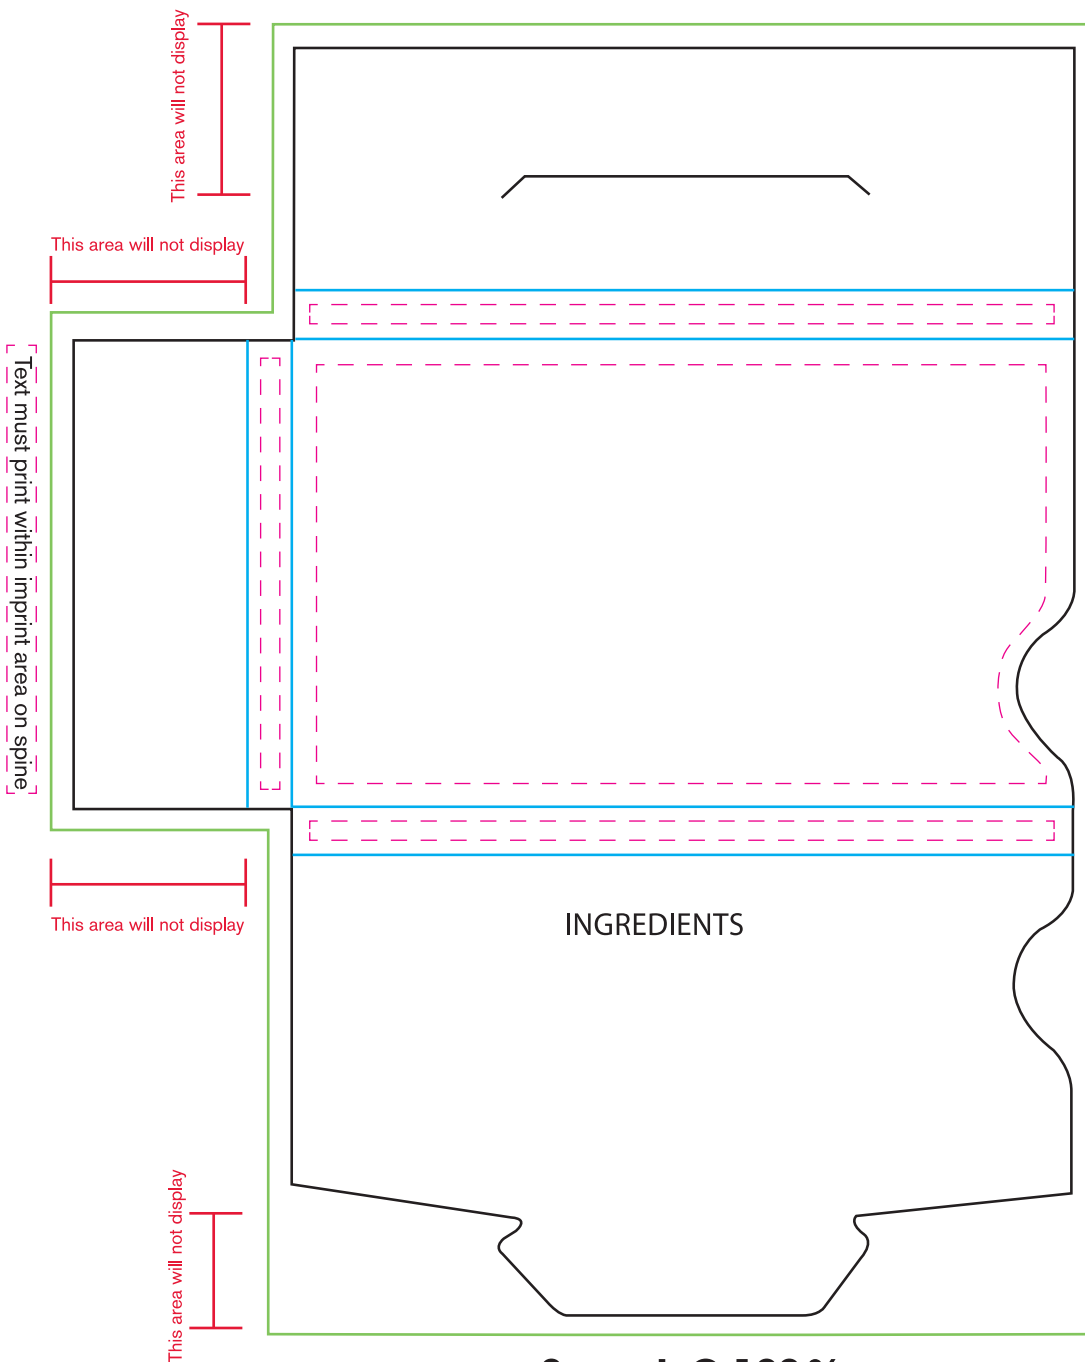

SBF1660

Assorted Chicklet Gum Pack

This area will not display

This area will not display

This area will not display

Text must print within imprint area on spine

This area will not display

This area will not display

Text must print within imprint area on spine

BLACK LINES = CUT MARKS

CYAN LINES = FOLD MARKS

All images must bleed out beyond CUT LINE to the outside of the template

Text must print within imprint area on spine

Item Size: 4 1/16" w x 2.5" h

Max Imprint Area: **Front:** 3 3/4" w x 2 1/8" h

Back: 3 51/64 x 1 7/64

Front/Back Side: 3 51/64 x 11/64

Right Side: 5/32 x 11/64

(Indicated By Dotted Line, Does Not Print)

This area will not display

Artwork @ 100%

Imprint Area: Front Panel: 3.8"W x 2.18"H

Imprint Method: Full Color Imprint