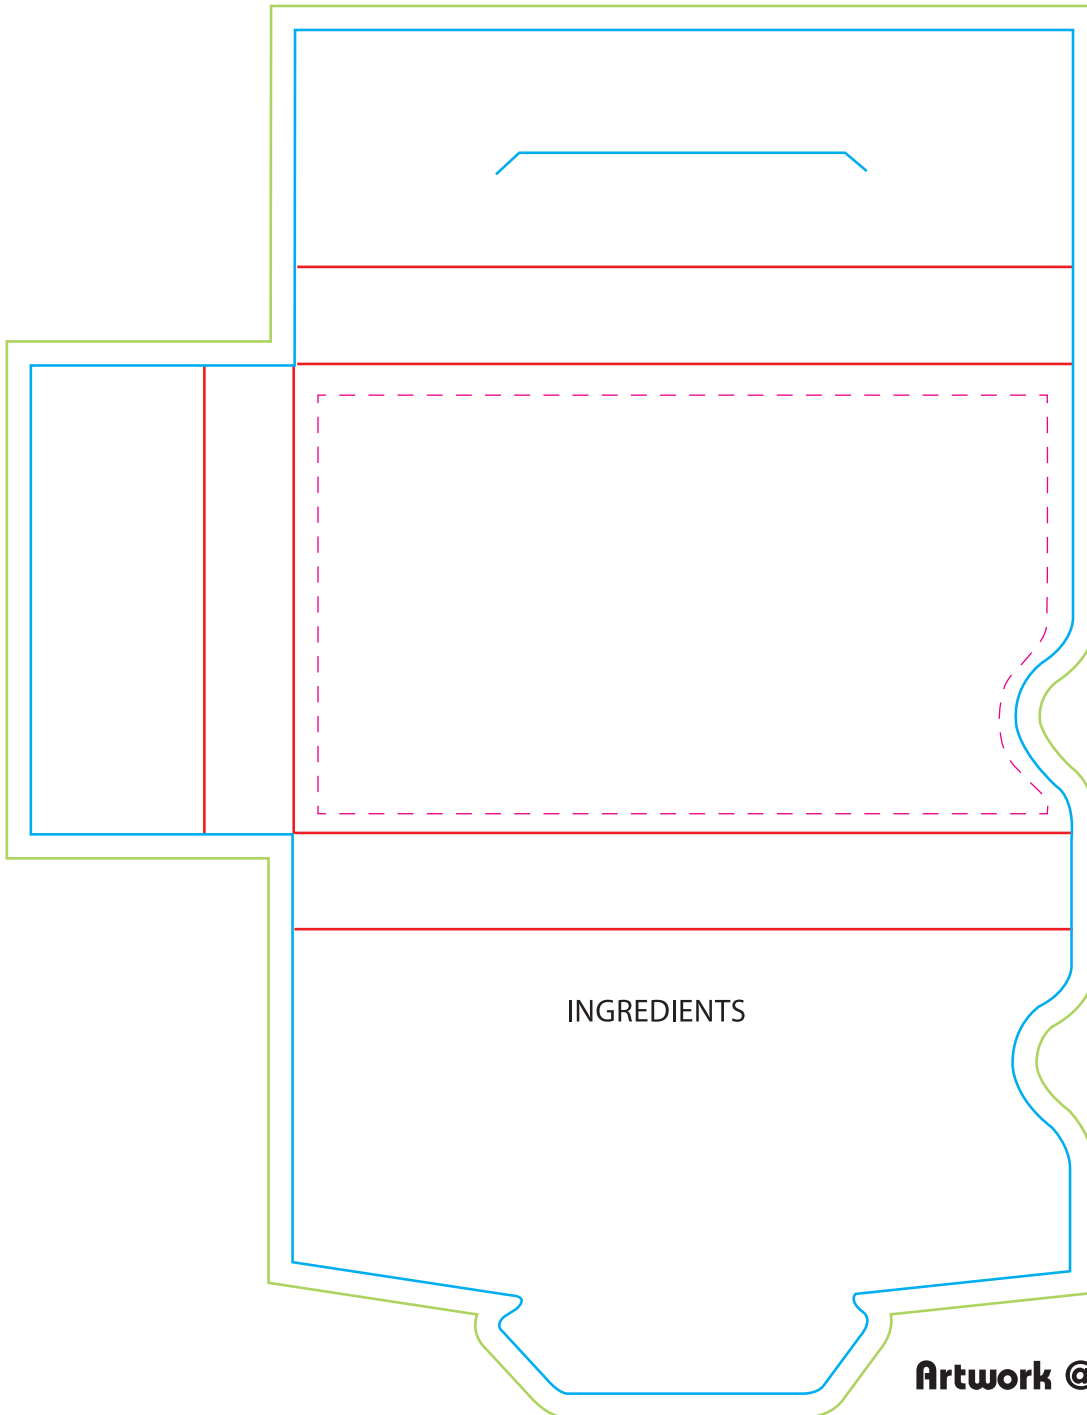

SBF1650

Sugar Free Peppermint Gum Pack 24pc

Artwork @ 100%

Imprint Area: Front Panel: 3.8"W x 2.18"H

Imprint Method: Full Color Imprint