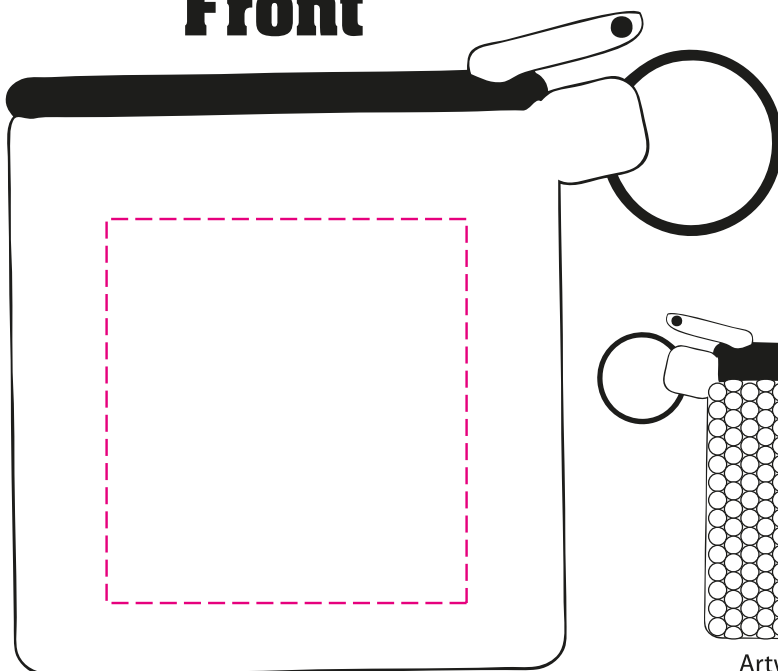

RADI470

Crosse

Earbuds in Keychain Pouch

Front

Artwork @ 100%

Back

Artwork Reduced

Item Number: BGC8000

Item Size: 2 1/4"W x 2"H

Max Imprint Area: 1 7/8"W x 2"H

(Indicated By Dotted Line, Does Not Print)

Imprint Method: Silkscreen

Item Number: RAD1400

Item Size: 1/2" W x 5/8" H earbuds plus wire

Max Imprint Area: 3/8" D

Imprint Method: [PADPRINT](#)

Artwork @ 100%