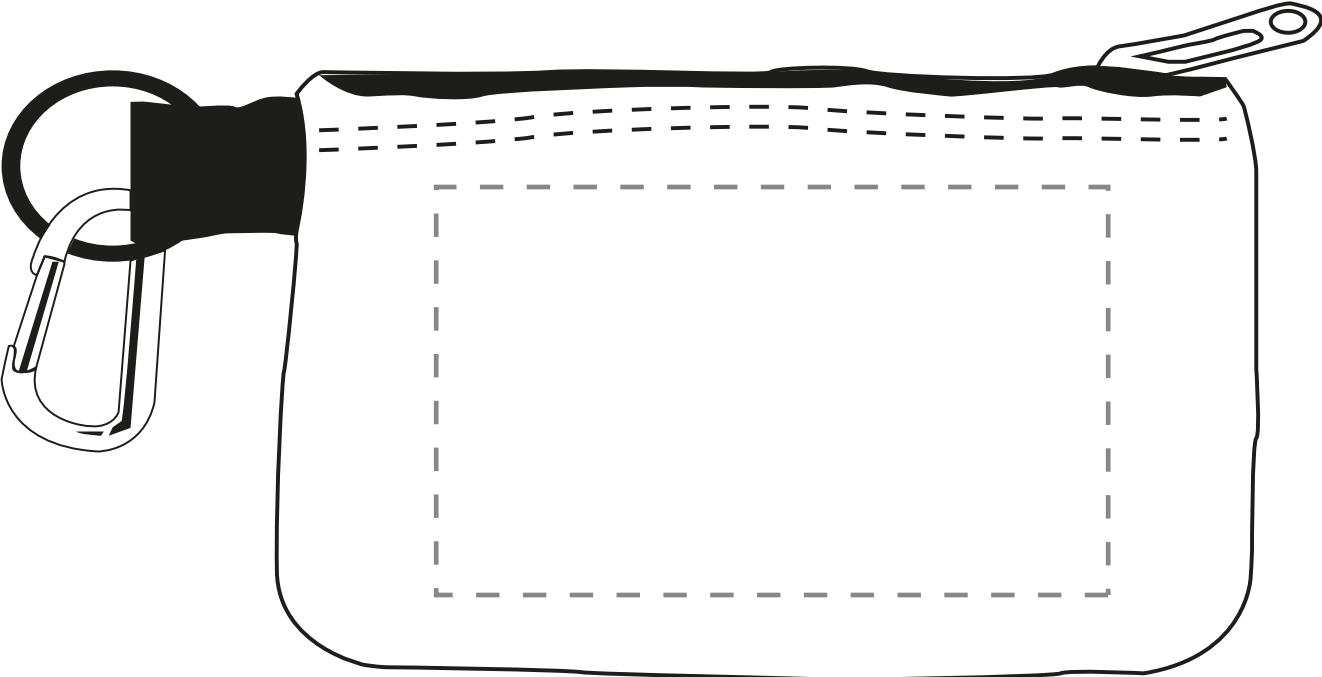

# RAD1420

**Parrot**

Earbuds in Phone Case

Artwork @ 100%

**OFN2900**  
Item Size: 3.125" W x 5.125" H  
Max Imprint Area: 2.125" W x 3.5" H (Indicated By Dotted Line, Does Not Print)  
Imprint Method: Silkscreen

**Item Number: RAD1400**  
Item Size: 1/2" W x 5/8" H earbuds plus wire  
Max Imprint Area: 3/8" D  
Imprint Method: **PADPRINT**

Artwork @ 100%