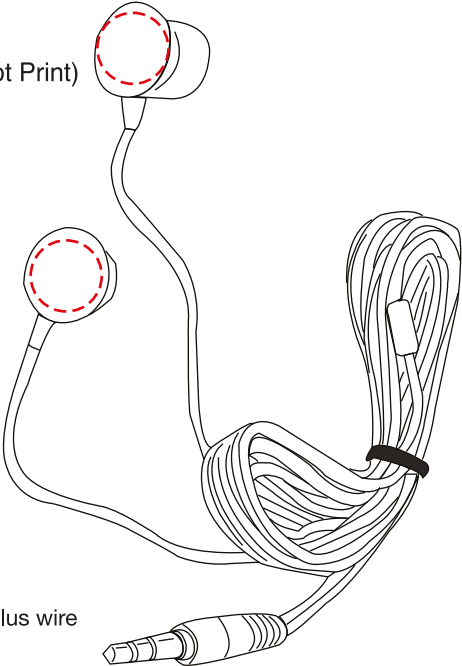

# RAD1420

**Parrot**

Earbuds in Phone Case

Artwork @ 100%

**OFN2900**  
Item Size: 3.125" W x 5.125" H  
Max Imprint Area: 2.125" W x 3.5" H (Indicated By Dotted Line, Does Not Print)  
Imprint Method: Silkscreen

**Item Number: RAD1400**  
Item Size: 1/2" W x 5/8" H earbuds plus wire  
Max Imprint Area: 3/8" D  
Imprint Method: **PADPRINT**

Artwork @ 100%