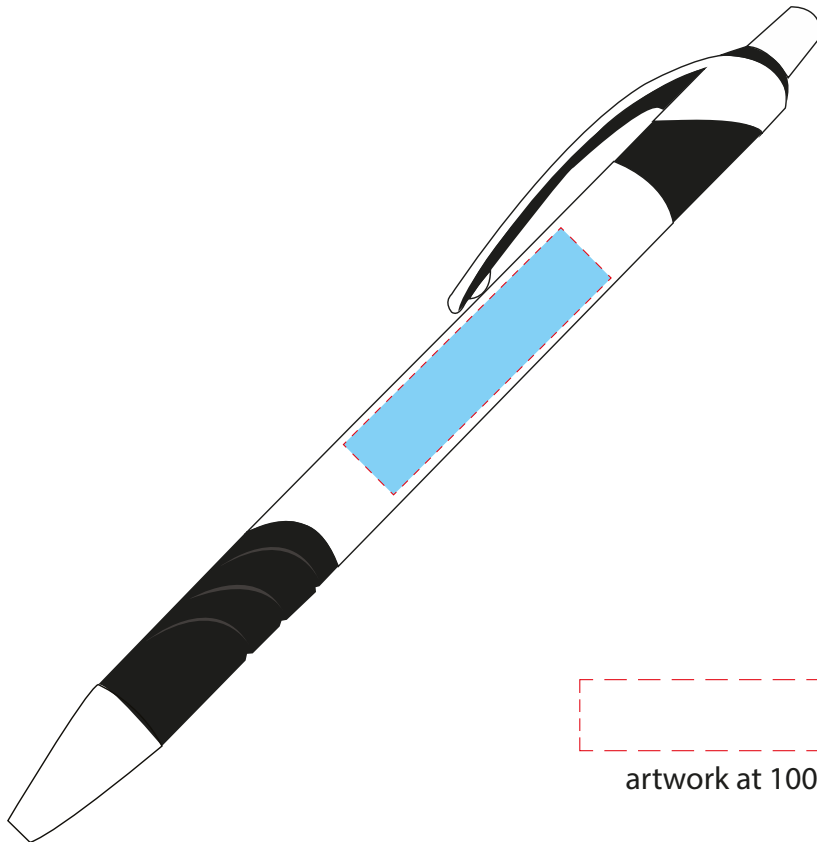

PWT5210

SAHARA

Matte barrel click pen with rubber grips
and chrome accents

artwork at 100%

Item Number: PWT5210

Item Size: 5 3.4" W x 1/2" H

Max Imprint Area: 1 5/8" L x 3/8" W (Indicated By Dotted Line, Does Not Print)

Imprint Method: **PADPRINT**