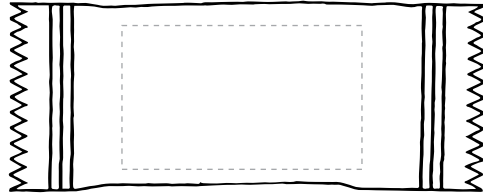

PP-RPP

Red Striped Peppermint Mega Mints

PRODUCT SIZE AT 100%
This is the actual size of your
logo on this product
Max. Image Area 1 1/4" X 3/4"

Imprint area for one color imprint

Imprint Size: 1.25" x .75"

Imprint Method: Flexographic or Pronto (One color imprint)

Full Color Wrapper

•Safe area
for text or important logos

PRODUCT SIZE AT 100%
This is the actual size of your
logo on this product

Bag Size: 2.25" x 1.1296"