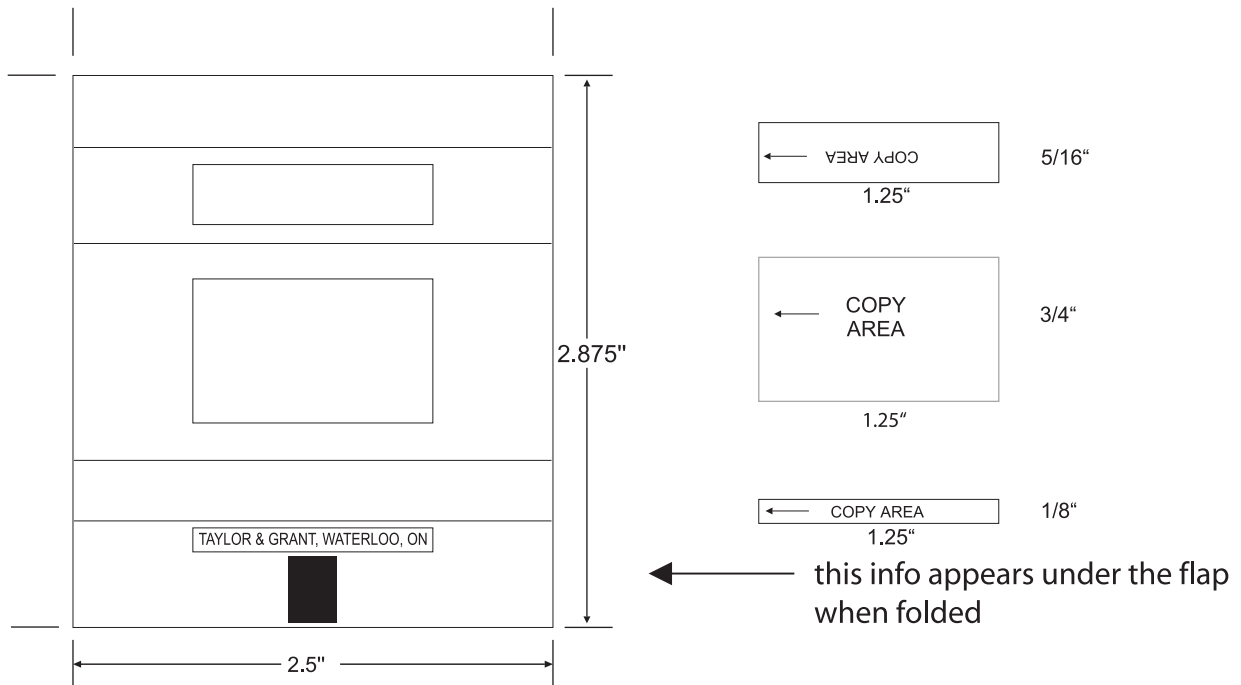

Artwork Template

Cream Supremes, MegaMints & Wrapped Chocolates

Candy Die
 Max. Image Area 1 1/4" x 3/4"
 100%

*Hot Stamp Imprint area (for orders of fewer than 10 cases)

* **Grey indicates maximum imprint area.**

CUSTOM WRAPPER

100%

*Flexographic Printed Wrapper Imprint area (for orders of 10 or more cases)