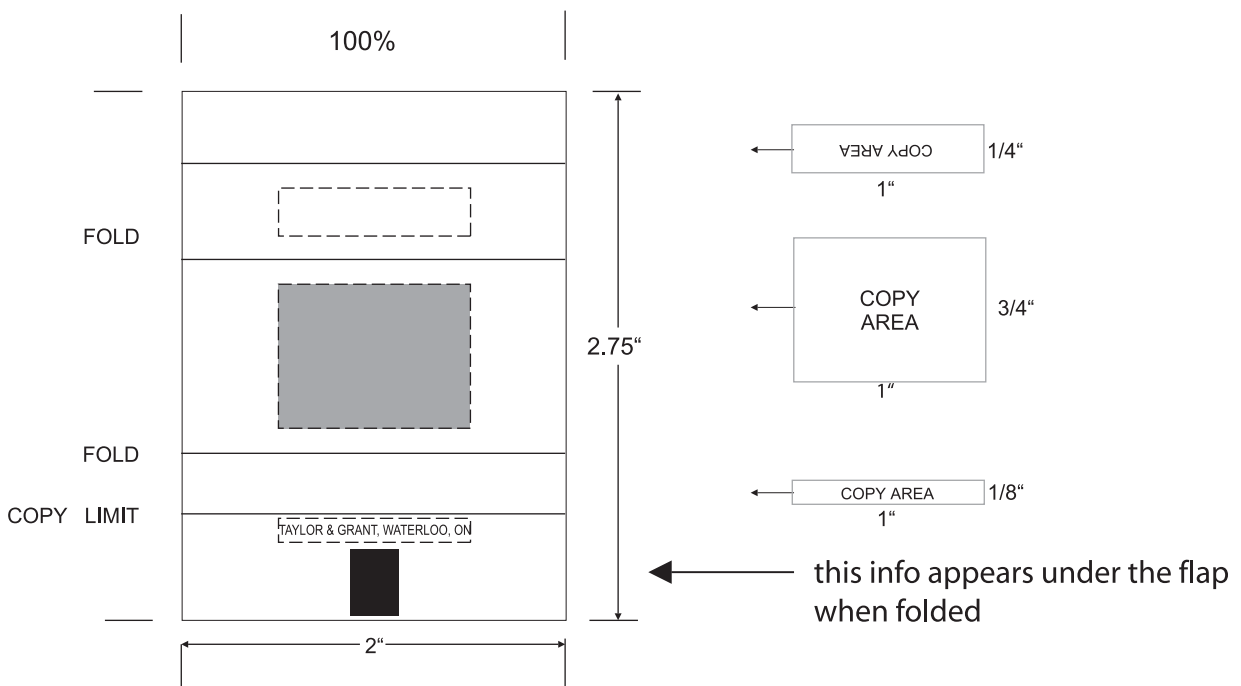

CUSTOM WRAPPER

*Flexographic Printed Wrapper Imprint area (for orders of 10 or more cases)