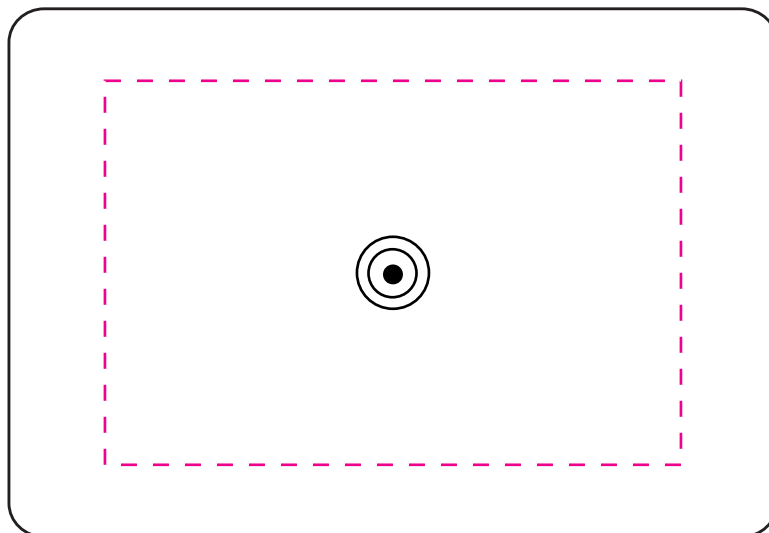

PK150

First Aid Kit in Box

Front

Back (Can Not Print On Center Dot)

PRODUCT SIZE AT 100%

This is the actual size of your
logo on this product

Item Size: 4"W x 2.75"H

Imprint Area: 3"W x 2"H

Imprint Method: Silkscreen and Full Color