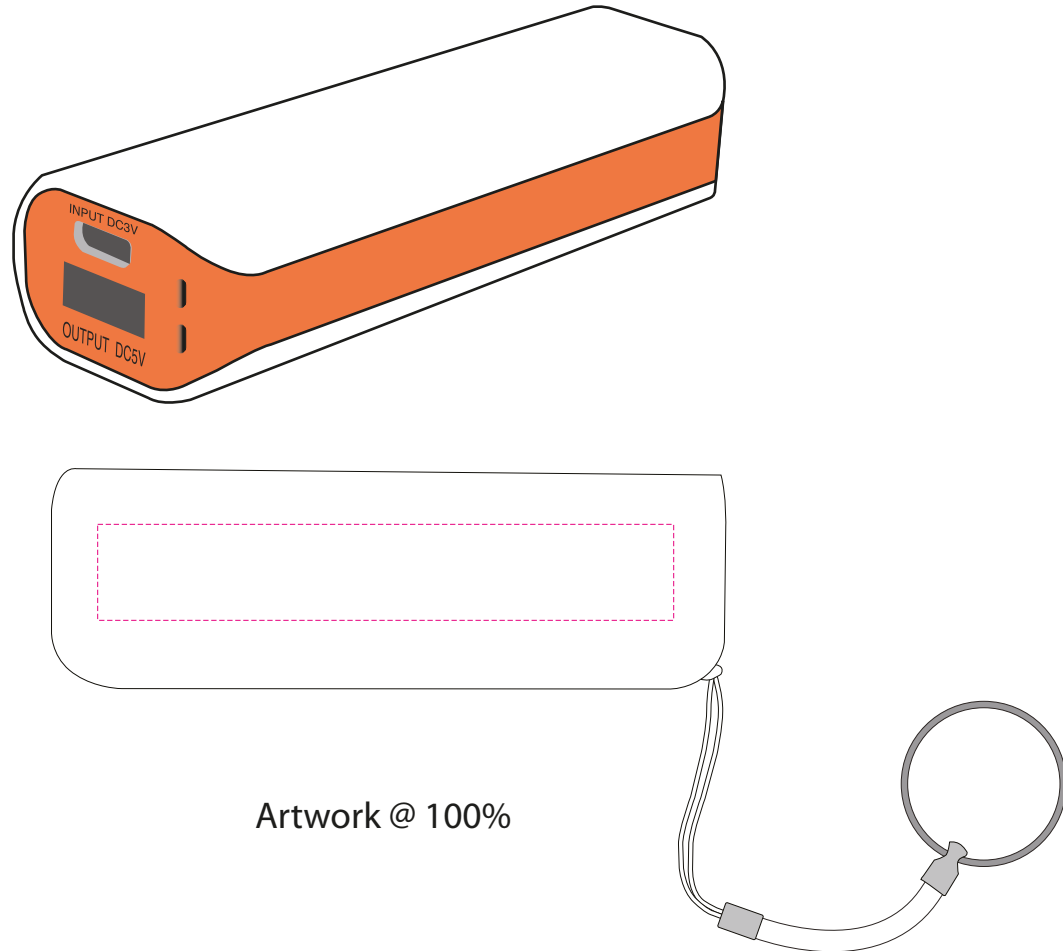

# PEY8600

Power Bank with Key Chain

Artwork @ 100%

Item PEY8600

Item Size: Accurate 3 1/2" L x 1 1/8" W x 7/8" H

Max Imprint Area: 3" W x 1/2" H (Indicated by Dotted Line - Does Not Print)

Imprint Method: PAD PRINT