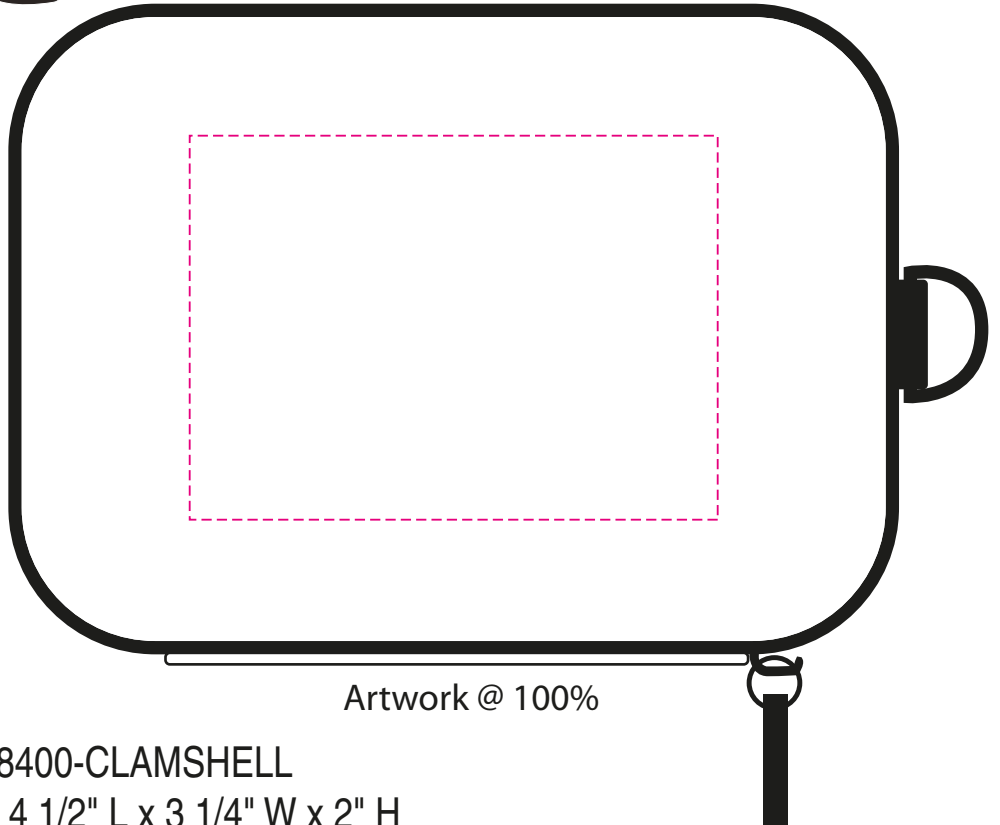

PEY8400

Tech Travel Kit

Oval A/C Charger Plug

Item Size: 1 1/2" W x 1 3/4" H
Max Imprint Area: 5/8" W x 1" H (Indicated by Dotted Line - Does Not Print)
2nd Side: Same (if available)
Imprint Method: Pad Print

ARTWORK @ 100%

USB Car Power Adaptor

Item Size: 2.25" W x 1" H
Max Imprint Area: .9" W x .375" H (Indicated By Dotted Line, Does Not Print)
Imprint Method: Pad Print

Artwork @ 100%

Portable Battery Charger

PEY8300
Item Size: 1" W x 3 5/8" H
Max Imprint Area: 2 1/2" x 1/2" (Indicated by Dotted Line - Does Not Print)
Imprint Method: Pad Print
Imprint Color(s):

**Headphones and
power cable are
not imprintable**

Artwork @ 100%

Item-PEY8400-CLAMSHELL

Item Size: 4 1/2" L x 3 1/4" W x 2" H

Max Imprint Area: 2.75" W x 2" H (Indicated by Dotted Line - Does Not Print)

Imprint Method: 1 COLOR: SILKSCREEN / 2 -3 COLOR: PADPRINT