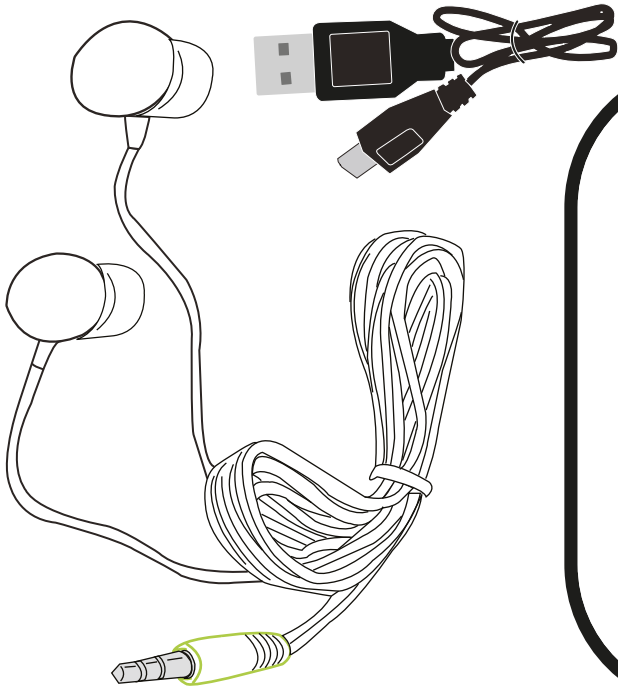

PEY8400

Tech Travel Kit

Oval A/C Charger Plug

Item Size: 1 1/2" W x 1 3/4" H
Max Imprint Area: 5/8" W x 1" H (Indicated by Dotted Line - Does Not Print)
2nd Side: Same (if available)
Imprint Method: Pad Print

ARTWORK @ 100%

USB Car Power Adaptor

Item Size: 2.25" W x 1" H
Max Imprint Area: .9" W x .375" H (Indicated By Dotted Line, Does Not Print)
Imprint Method: Pad Print

Artwork @ 100%

Portable Battery Charger

PEY8300
Item Size: 1" W x 3 5/8" H
Max Imprint Area: 2 1/2" x 1/2" (Indicated by Dotted Line - Does Not Print)
Imprint Method: Pad Print
Imprint Color(s):

**Headphones and
power cable are
not imprintable**

Artwork @ 100%

Item-PEY8400-CLAMSHELL

Item Size: 4 1/2" L x 3 1/4" W x 2" H

Max Imprint Area: 2.75" W x 2" H (Indicated by Dotted Line - Does Not Print)

Imprint Method: 1 COLOR: SILKSCREEN / 2 -3 COLOR: PADPRINT