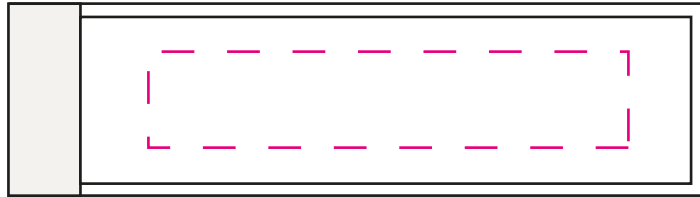

PEY8400

Tech Travel Kit

Oval A/C Charger Plug

Item Size: 1 1/2" W x 1 3/4" H
Max Imprint Area: 5/8" W x 1" H (Indicated by Dotted Line - Does Not Print)
2nd Side: Same (if available)
Imprint Method: Pad Print

ARTWORK @ 100%

USB Car Power Adaptor

Item Size: 2.25" W x 1" H
Max Imprint Area: .9" W x .375" H (Indicated By Dotted Line, Does Not Print)
Imprint Method: Pad Print

Artwork @ 100%

Portable Battery Charger

PEY8300
Item Size: 1" W x 3 5/8" H
Max Imprint Area: 2 1/2" x 1/2" (Indicated by Dotted Line - Does Not Print)
Imprint Method: Pad Print
Imprint Color(s):

**Headphones and
power cable are
not imprintable**

Artwork @ 100%

Item-PEY8400-CLAMSHELL

Item Size: 4 1/2" L x 3 1/4" W x 2" H

Max Imprint Area: 2.75" W x 2" H (Indicated by Dotted Line - Does Not Print)

Imprint Method: 1 COLOR: SILKSCREEN / 2 -3 COLOR: PADPRINT