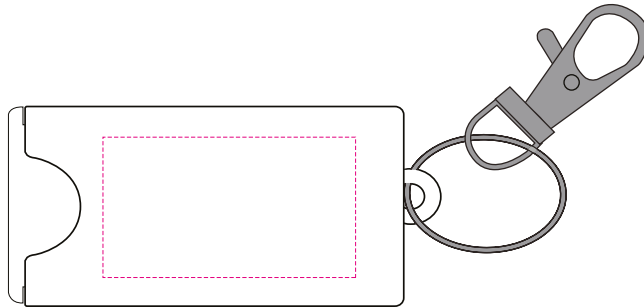

# PEY1560

USB Car Charger on a Keychain

**PREVIEW**  
(FOR APPROXIMATE SIZE & POSITIONING ONLY)  
*Digital image may not reproduce exactly*

PRODUCT SIZE AT 100%  
This is the actual size of your  
logo on this product

Item Size: 1 11/16" W x 7/8" H

Max Imprint Area: 1 1/8"W x 5/8"H (Indicated by Dotted Line - Does Not Print)

Imprint Method: PAD PRINT