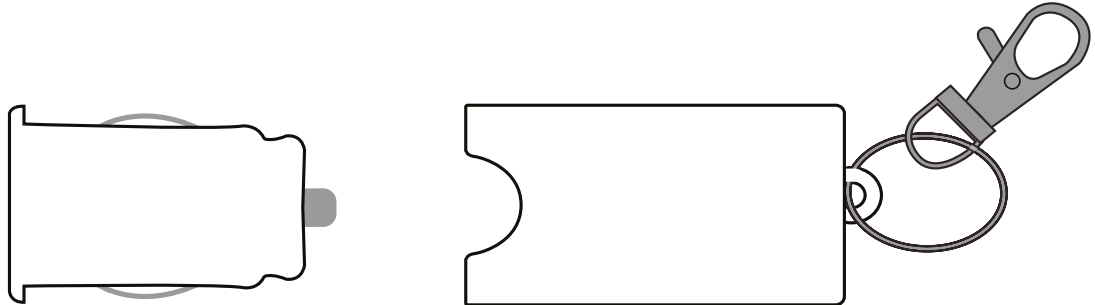

# PEY1560

USB Car Charger on a Keychain

**PREVIEW**  
(FOR APPROXIMATE SIZE & POSITIONING ONLY)  
*Digital image may not reproduce exactly*

PRODUCT SIZE AT 100%  
This is the actual size of your  
logo on this product

Item Size: 1 11/16" W x 7/8" H

Max Imprint Area: 1 1/8"W x 5/8"H (Indicated by Dotted Line - Does Not Print)

Imprint Method: PAD PRINT