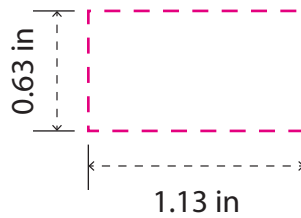

# PEY1560

USB Car Charger on a Keychain

**PREVIEW**  
(FOR APPROXIMATE SIZE & POSITIONING ONLY)  
*Digital image may not reproduce exactly*

PRODUCT SIZE AT 100%  
This is the actual size of your  
logo on this product

Item Size: 1 11/16" W x 7/8" H

Max Imprint Area: 1 1/8"W x 5/8"H (Indicated by Dotted Line - Does Not Print)

Imprint Method: PAD PRINT