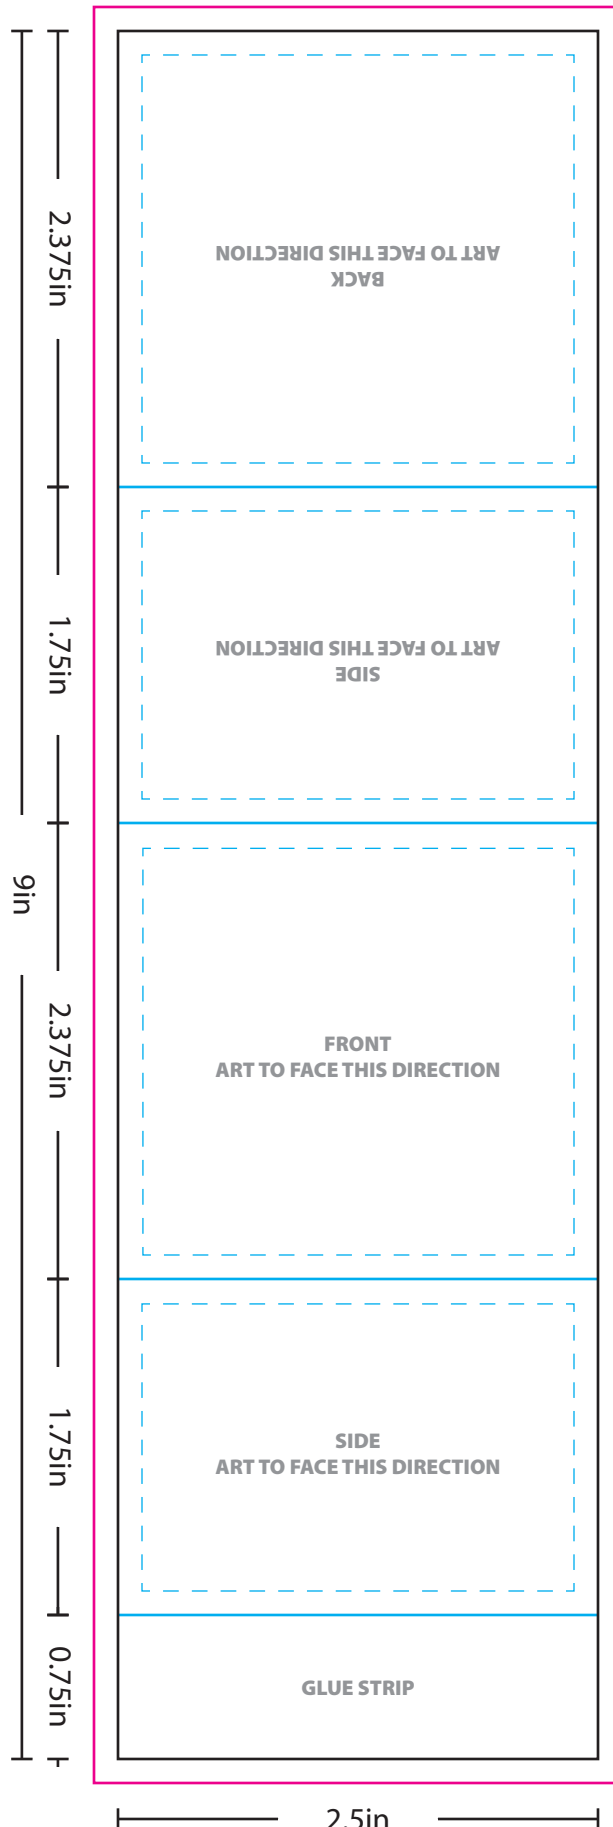

# PEEP

## Overwrapped Peep

PRODUCT SIZE AT 100%  
This is the actual size of your  
logo on this product

Imprint Area: 2.5"W x 9"H  
Imprint Method: Full Color Overwrap