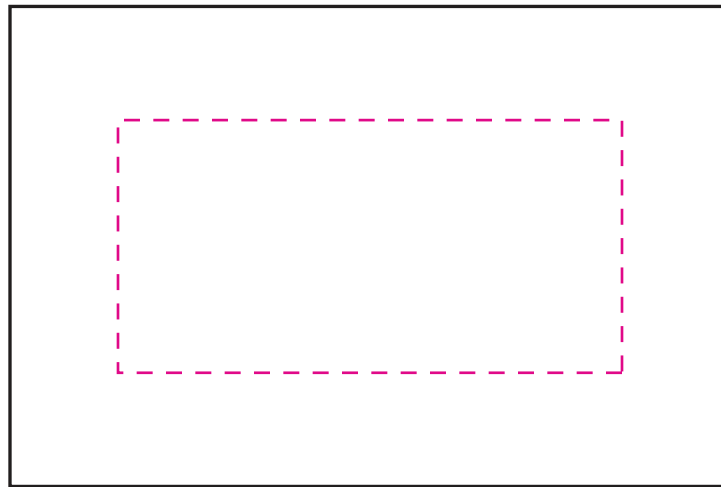

PB-INV

Business Card Box with Peppermint Bark

Box Color: Gold/Silver

Imprint Color:

PRODUCT SIZE AT 100%
This is the actual size of your
logo on this product

Imprint Area: 2.6" w x 1.3" h
Overall Dimensions: 3.75" w x 2.5" h

Imprint Area: 2.6"W x 1.3"H
Imprint Method: One Color Imprint (Silkscreen or Hot Stamp)