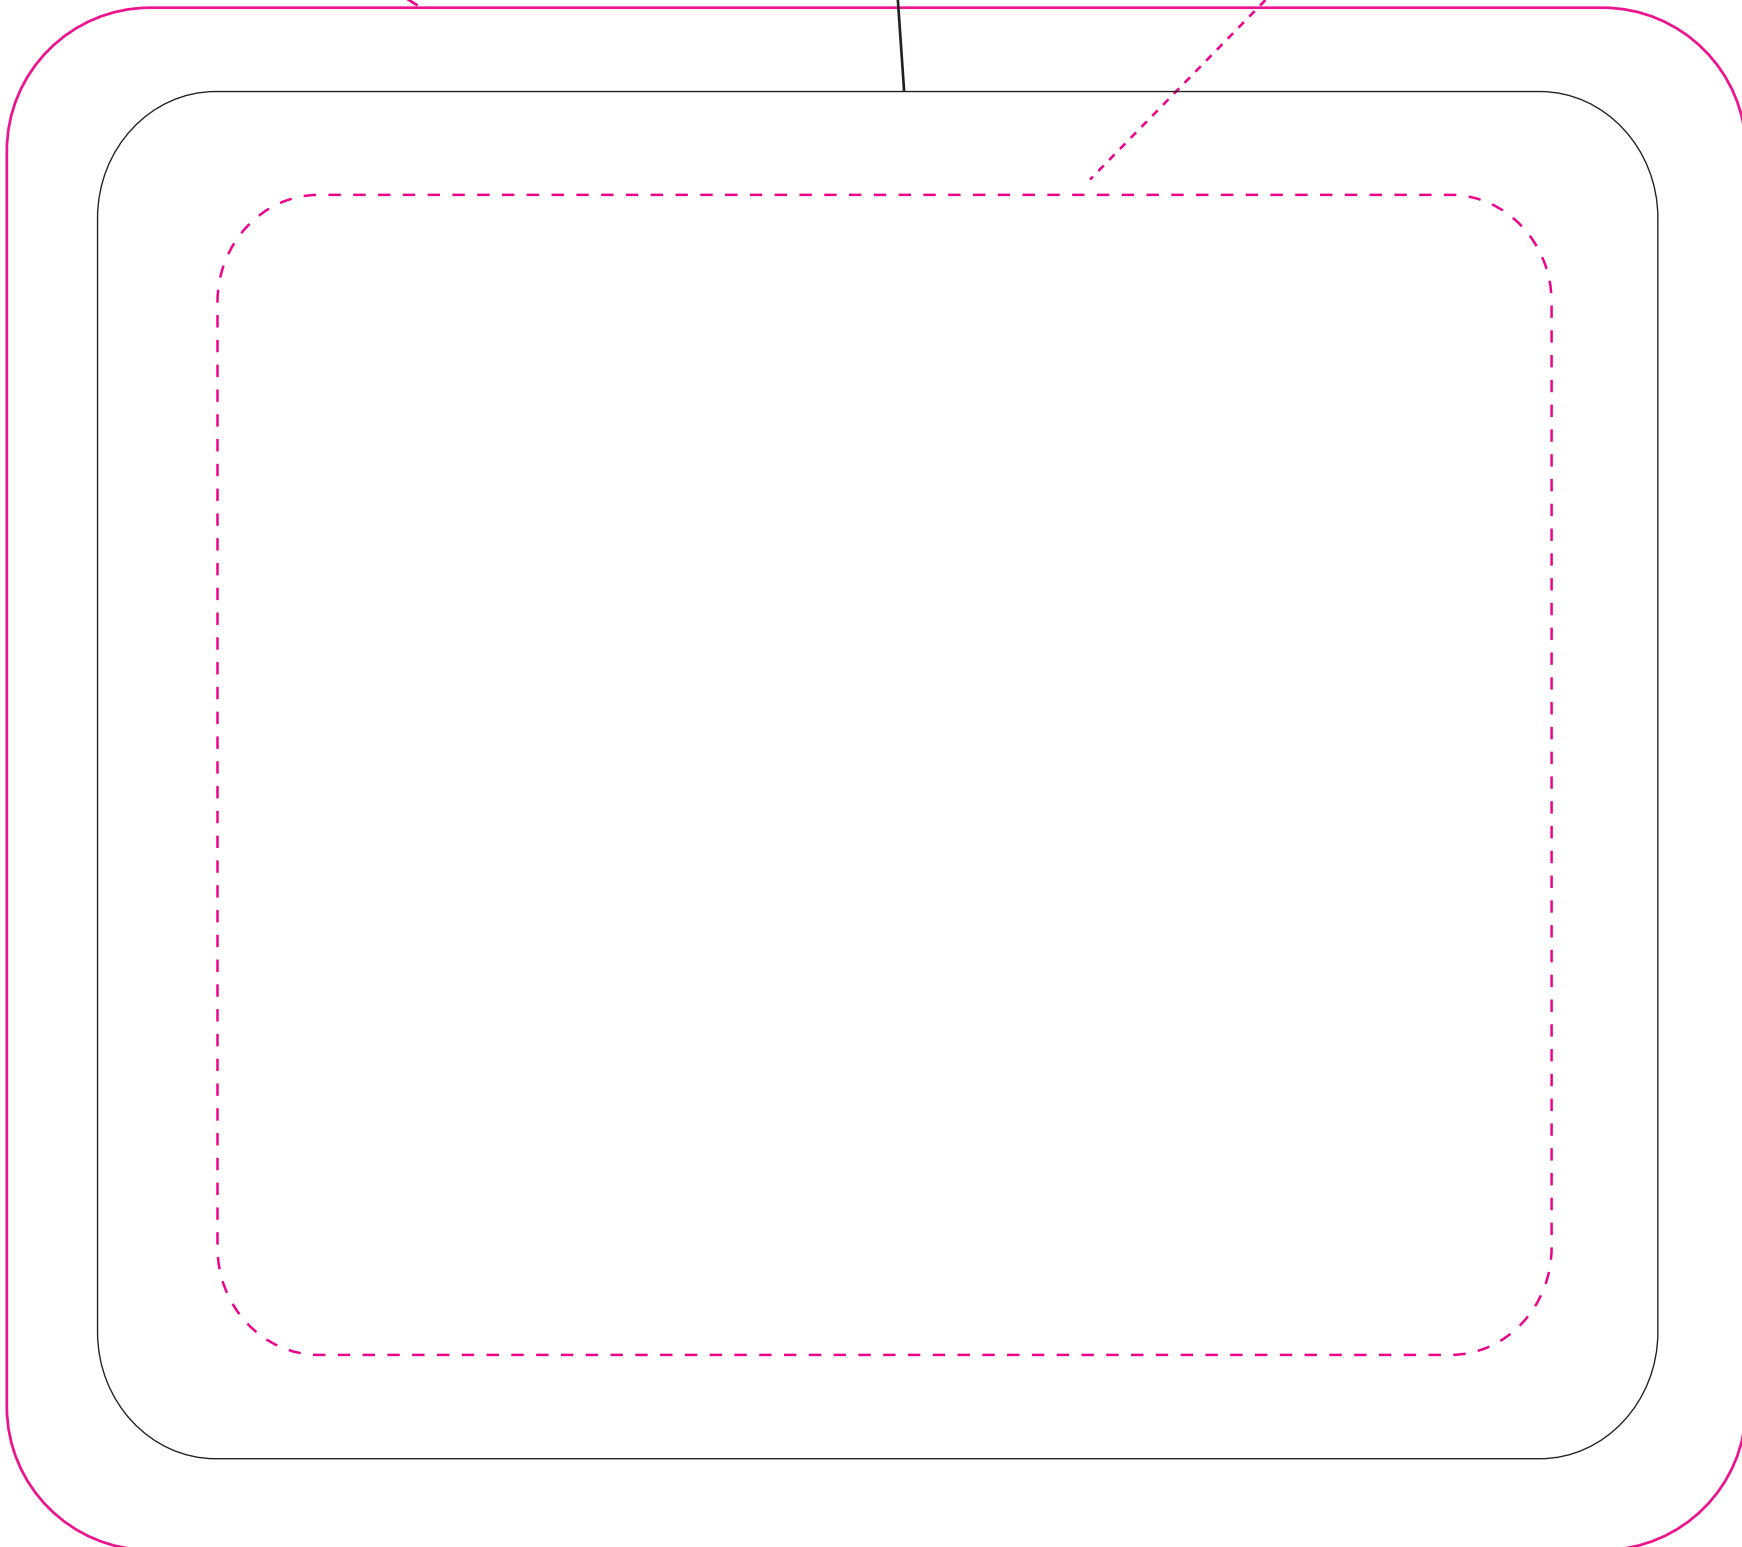

OFZ700

Full Color Mouse Pad

*If a full bleed is desired, art must reach all 4 sides of the outermost solid magenta line

*The solid black line represents the actual edge of the mousepad

*The dashed magenta line is the "SAFETY ZONE" any info outside of this area may be cut off due to shifting

OFZ700

Item Size: 8 1/8" W x 7 1/8" H .125" Thickness

Max Imprint Size: 7" W x 6" H

Imprint Method: **4 Color Process**