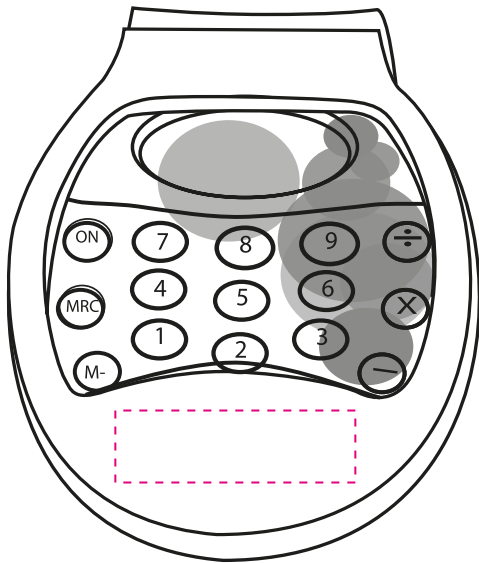

# OFA\_1200

Bubble Flip  
Calculator

Artwork @ 100%

Item Size: 2 7/8" x 3 3/4"

Max Imprint Area: 1 1/4" x 3/8" (Indicated By Dotted Line, Does Not Print)

Imprint Color(s):

Imprint Method: **PADPRINT**