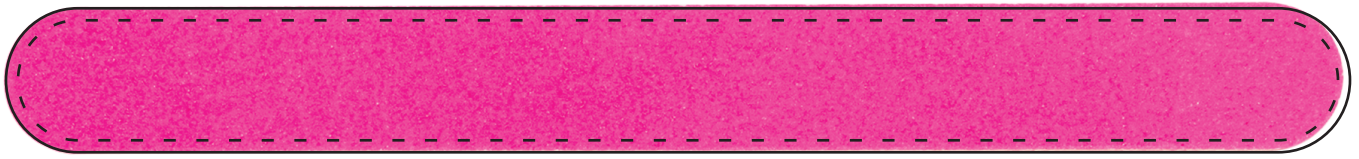

## 7" Economy Nail file

Item ———  
Safe area - - - -

PRODUCT SIZE AT 100%  
This is the actual size of your  
logo on this product

Item Size: 7"W x 3/4"

Imprint Area: 6 7/8"W x 5/8"H

Imprint Method: 1 Color Direct Imprint

## 7" Economy Nail file

Bleed ———  
Item ———  
Safe area - - -

PRODUCT SIZE AT 100%  
This is the actual size of your  
logo on this product

Item Size: 7"W x 3/4"

Imprint Area: 6 7/8"W x 5/8"H

Imprint Method: 4CP Direct