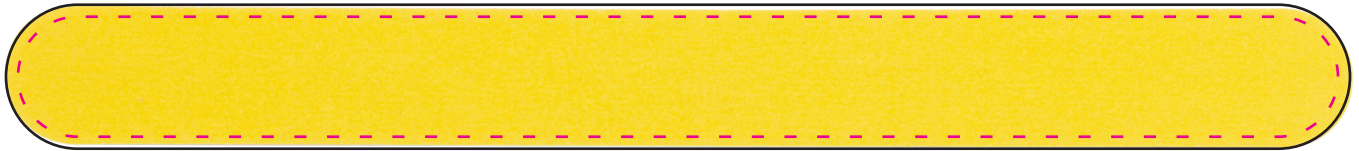

## 7" Economy Nail file

Item ———  
Safe area - - - -

PRODUCT SIZE AT 100%  
This is the actual size of your  
logo on this product

Item Size: 7"W x 3/4"

Imprint Area: 6 7/8"W x 5/8"H

Imprint Method: 1 Color Direct Imprint

## 7" Economy Nail file

Bleed ———  
Item ———  
Safe area - - -

PRODUCT SIZE AT 100%  
This is the actual size of your  
logo on this product

Item Size: 7"W x 3/4"

Imprint Area: 6 7/8"W x 5/8"H

Imprint Method: 4CP Direct