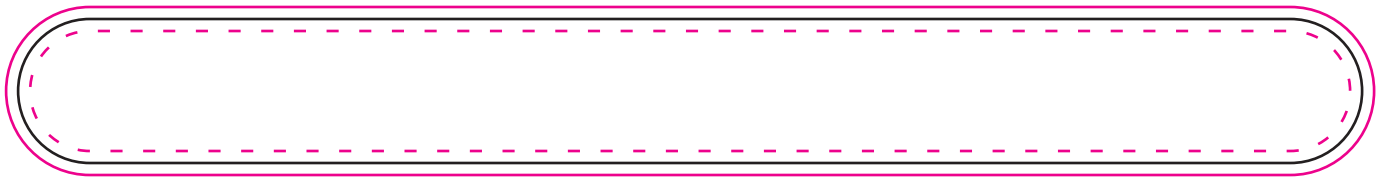

## 7" Economy Nail file

Item ———  
Safe area - - - -

PRODUCT SIZE AT 100%  
This is the actual size of your  
logo on this product

Item Size: 7"W x 3/4"

Imprint Area: 6 7/8"W x 5/8"H

Imprint Method: 1 Color Direct Imprint

## 7" Economy Nail file

Bleed ———  
Item ———  
Safe area - - -

PRODUCT SIZE AT 100%  
This is the actual size of your  
logo on this product

Item Size: 7"W x 3/4"

Imprint Area: 6 7/8"W x 5/8"H

Imprint Method: 4CP Direct