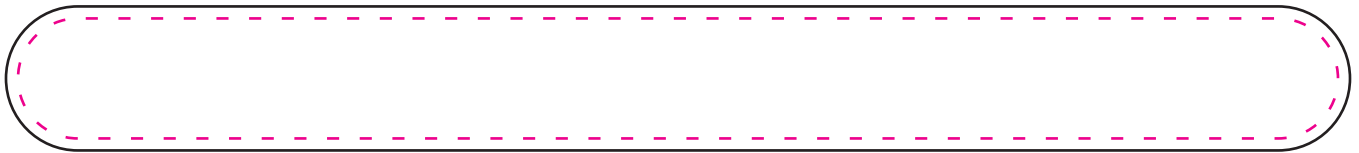

## 7" Economy Nail file

Item ———  
Safe area - - - -

PRODUCT SIZE AT 100%  
This is the actual size of your  
logo on this product

Item Size: 7"W x 3/4"

Imprint Area: 6 7/8"W x 5/8"H

Imprint Method: 1 Color Direct Imprint

## 7" Economy Nail file

Bleed ———  
Item ———  
Safe area - - -

PRODUCT SIZE AT 100%  
This is the actual size of your  
logo on this product

Item Size: 7"W x 3/4"

Imprint Area: 6 7/8"W x 5/8"H

Imprint Method: 4CP Direct