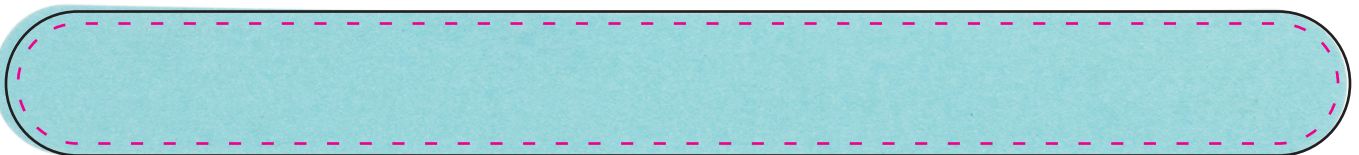

## 7" Economy Nail file

Item ———  
Safe area - - - -

PRODUCT SIZE AT 100%  
This is the actual size of your  
logo on this product

Item Size: 7"W x 3/4"

Imprint Area: 6 7/8"W x 5/8"H

Imprint Method: 1 Color Direct Imprint

## 7" Economy Nail file

Bleed ———  
Item ———  
Safe area - - -

PRODUCT SIZE AT 100%  
This is the actual size of your  
logo on this product

Item Size: 7"W x 3/4"

Imprint Area: 6 7/8"W x 5/8"H

Imprint Method: 4CP Direct