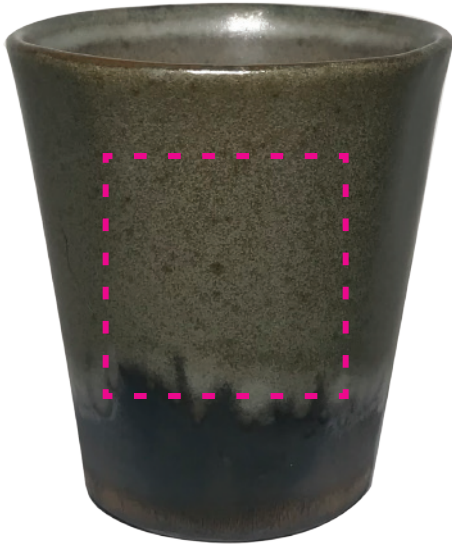

MS348

Tonal Bottom Shot Glass

CELEDON

IRON

ARTWORK @ 100%

IVORY

ITEM SIZE: 2 1/4"W x 2 1/4"H
IMPRINT SIZE: 1 1/4"W x 1 1/4"H
IMPRINT METHOD: PADPRINT