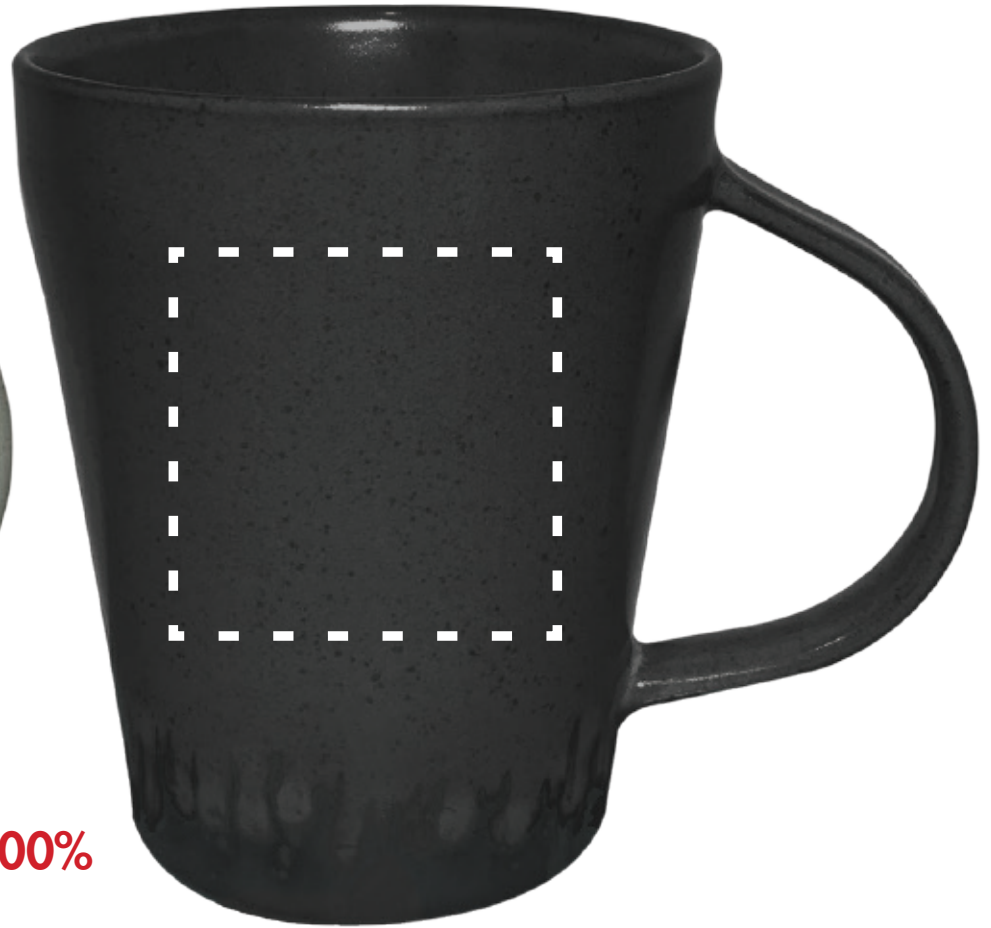

MS347

Tonal Bottom Mug

CELEDON

IRON

ARTWORK @ 100%

IVORY

ITEM SIZE: 5"W x 4 5/16"H
IMPRINT SIZE: 2"W x 2"H
IMPRINT METHOD: PADPRINT