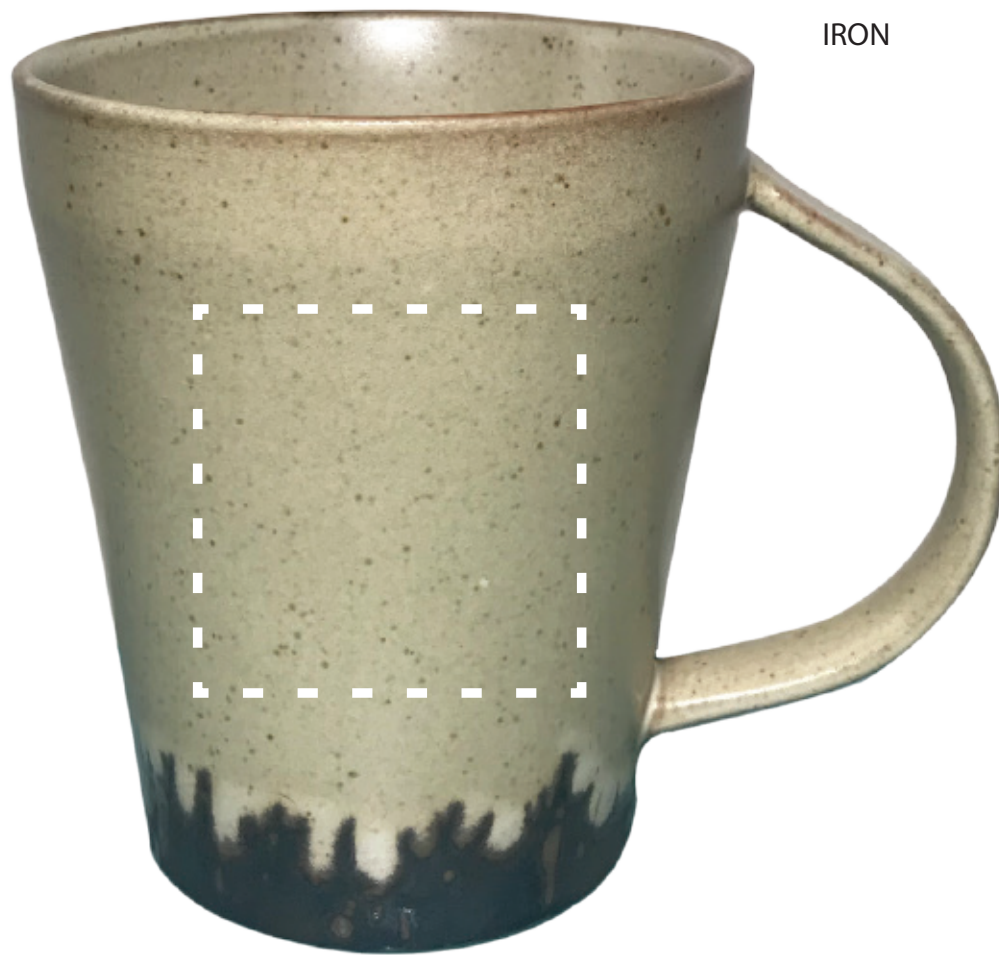

MS347

Tonal Bottom Mug

CELEDON

IRON

ARTWORK @ 100%

IVORY

ITEM SIZE: 5"W x 4 5/16"H
IMPRINT SIZE: 2"W x 2"H
IMPRINT METHOD: PADPRINT