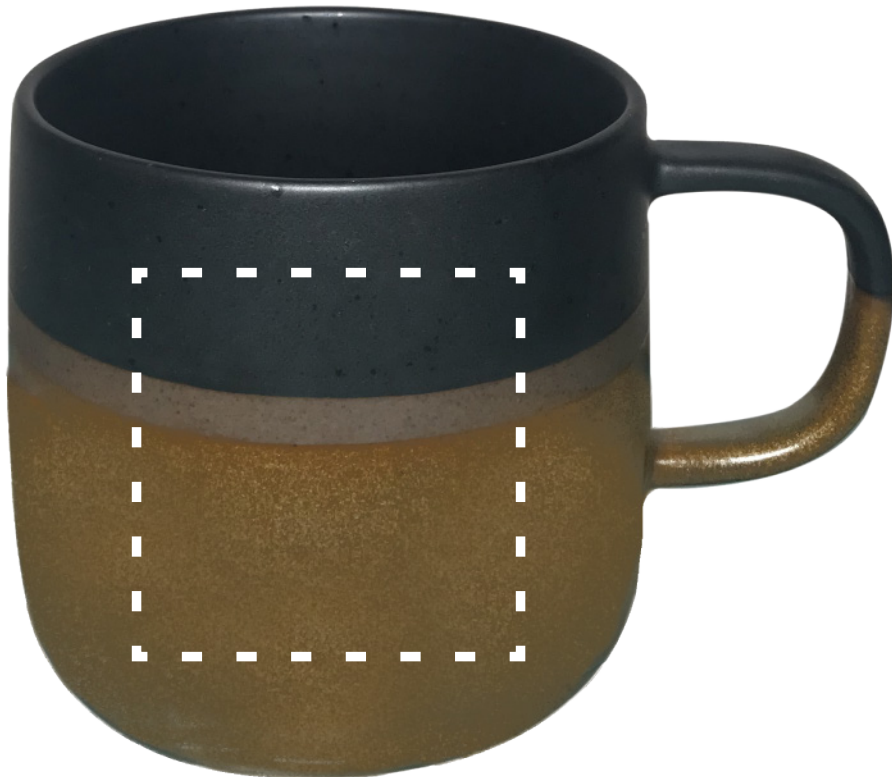

MS338

Maize Mug

COFFEE

ARTWORK @ 100%

IRON

ITEM SIZE: 4 1/2"W x 3 1/16"H

IMPRINT SIZE: 2"W x 2"H

IMPRINT METHOD: PADPRINT