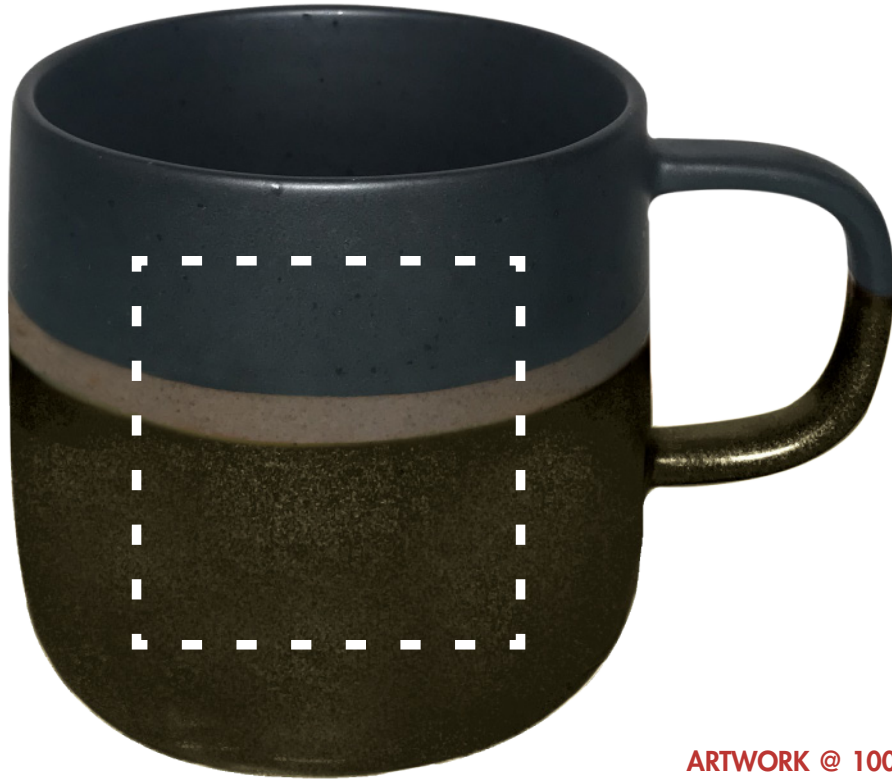

MS338

Maize Mug

COFFEE

ARTWORK @ 100%

IRON

ITEM SIZE: 4 1/2"W x 3 1/16"H

IMPRINT SIZE: 2"W x 2"H

IMPRINT METHOD: PADPRINT