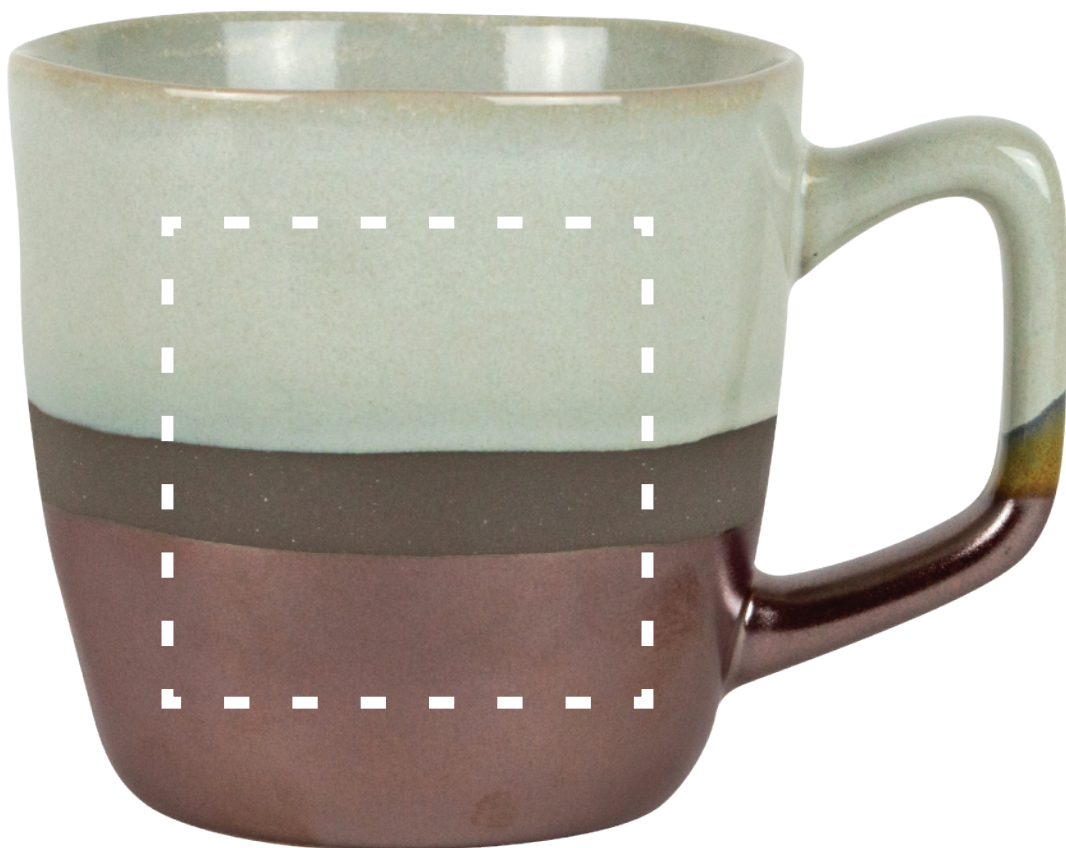

MS318

Tri Tone Mug

PINK

LT GREY

ARTWORK @ 100%

ITEM SIZE: 5 1/2"W x 4"H

IMPRINT SIZE: 2 1/2"W x 2 1/2"H

IMPRINT METHOD: Silkscreen