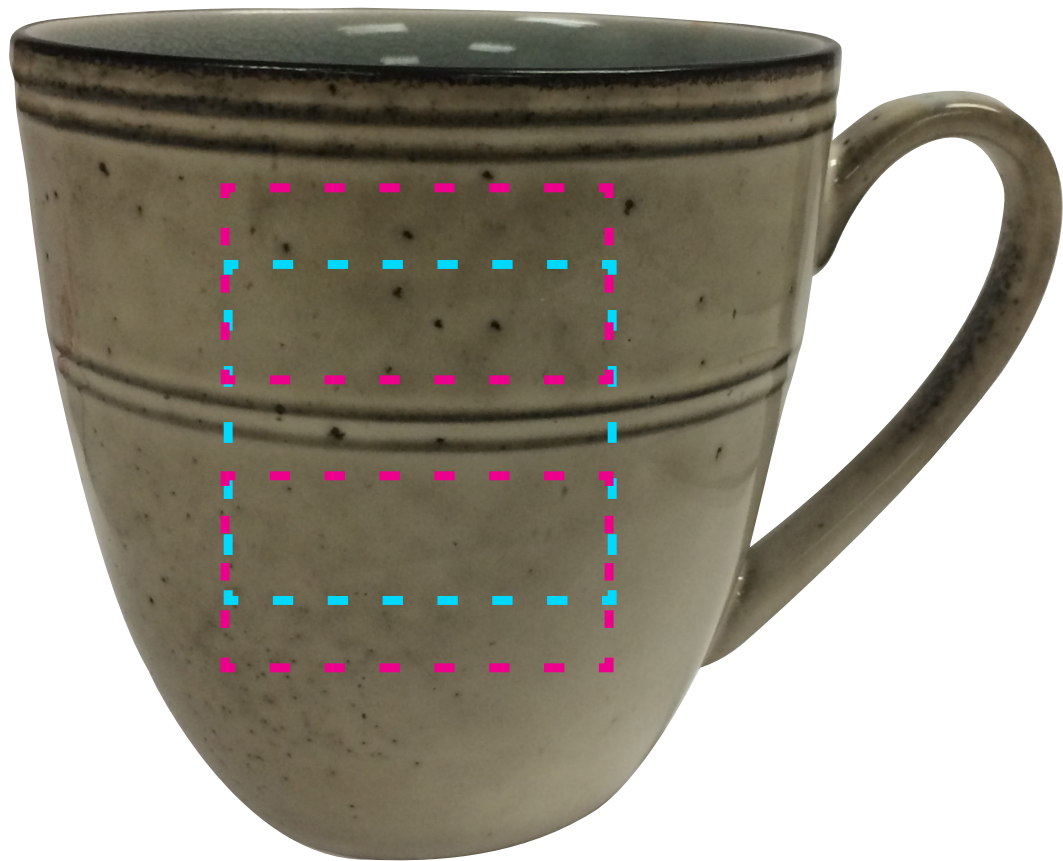

MS286

Beech Tree Mug

BEECHTREE

ARTWORK @ 100%

ITEM SIZE: 5 1/2"W x 4 1/16"H
IMPRINT SIZE: 2 1/2"W x 1 3/4"H
IMPRINT METHOD: Pad Print

Use PINK border to separate design and avoid crease in mug