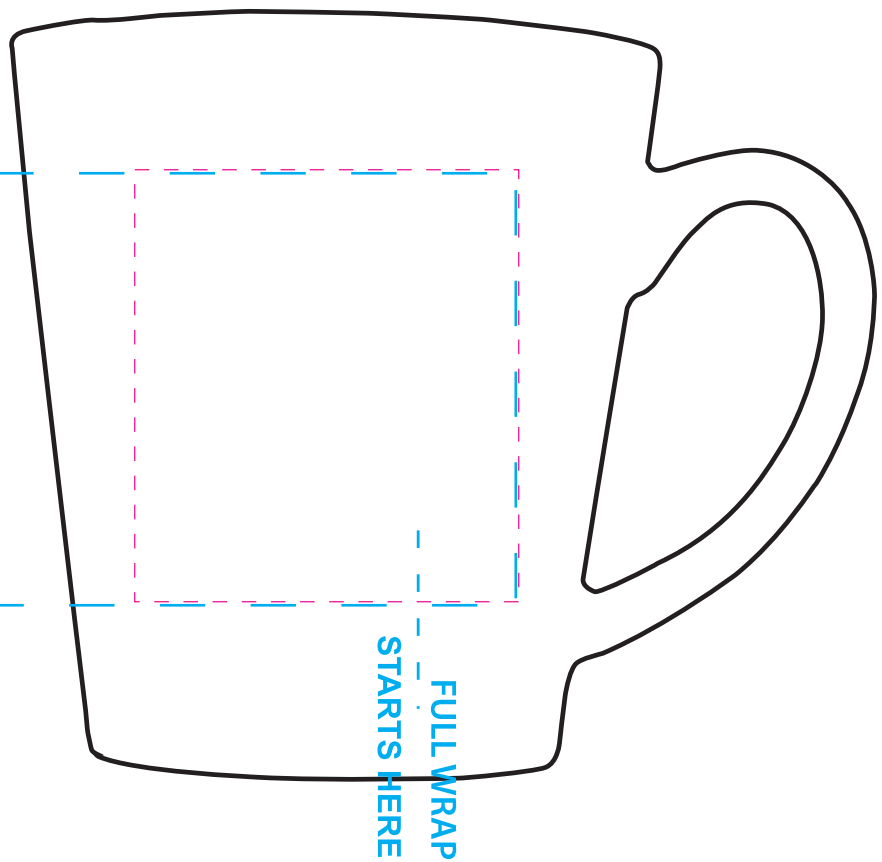

# DRK500

Ceramic Mug 12oz. w/C Handle

FULL WRAP  
STARTS HERE

Artwork @ 100%

FULL WRAP IMPRINT AREA  
(INDICATED BY BLUE DASHED LINE)

SINGLE SIDE  
IMPRINT AREA

(INDICATED BY MAGENTA DASHED LINE)

Will Print Opposite of Handle  
Can Not Center Logos On Both Sides

Artwork @ 100%

DRK500

Item Size: 3 1/2" x 4"

Max Imprint Area: 2" W x 2 1/4" H

(Indicated By Dotted Line, Does Not Print)

Imprint Color(s):

Imprint Method: **SILKSCREEN**

**ONE COLOR IMPRINT ONLY**