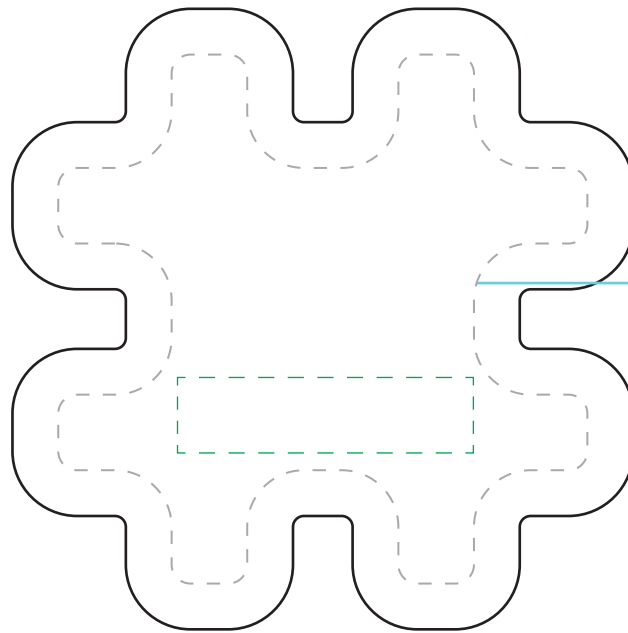

DRK304

4 Color Wrap Mug

Artwork Scaled Down

Item Size: 4 3/4 x 3 3/4 x 3 1/4 (Includes Handle)
Max Imprint Area: 8 1/2" W x 3 1/2" H
Imprint Method: **4 color process**

MMK Inside Label

Imprint Size (Logo Drop): 5"W x 1"H
Label Size (Custom Label): 8"W x 5"H

MTR5081 (HashTag Tin)

Silver Tin w/ Full Color Imprint

MAGENTA TO BE
KNOCKED OUT

PRODUCT SIZE AT 100%
This is the actual size of your
logo on this product

Mug Drop
Gummy Candy
2" Round Label