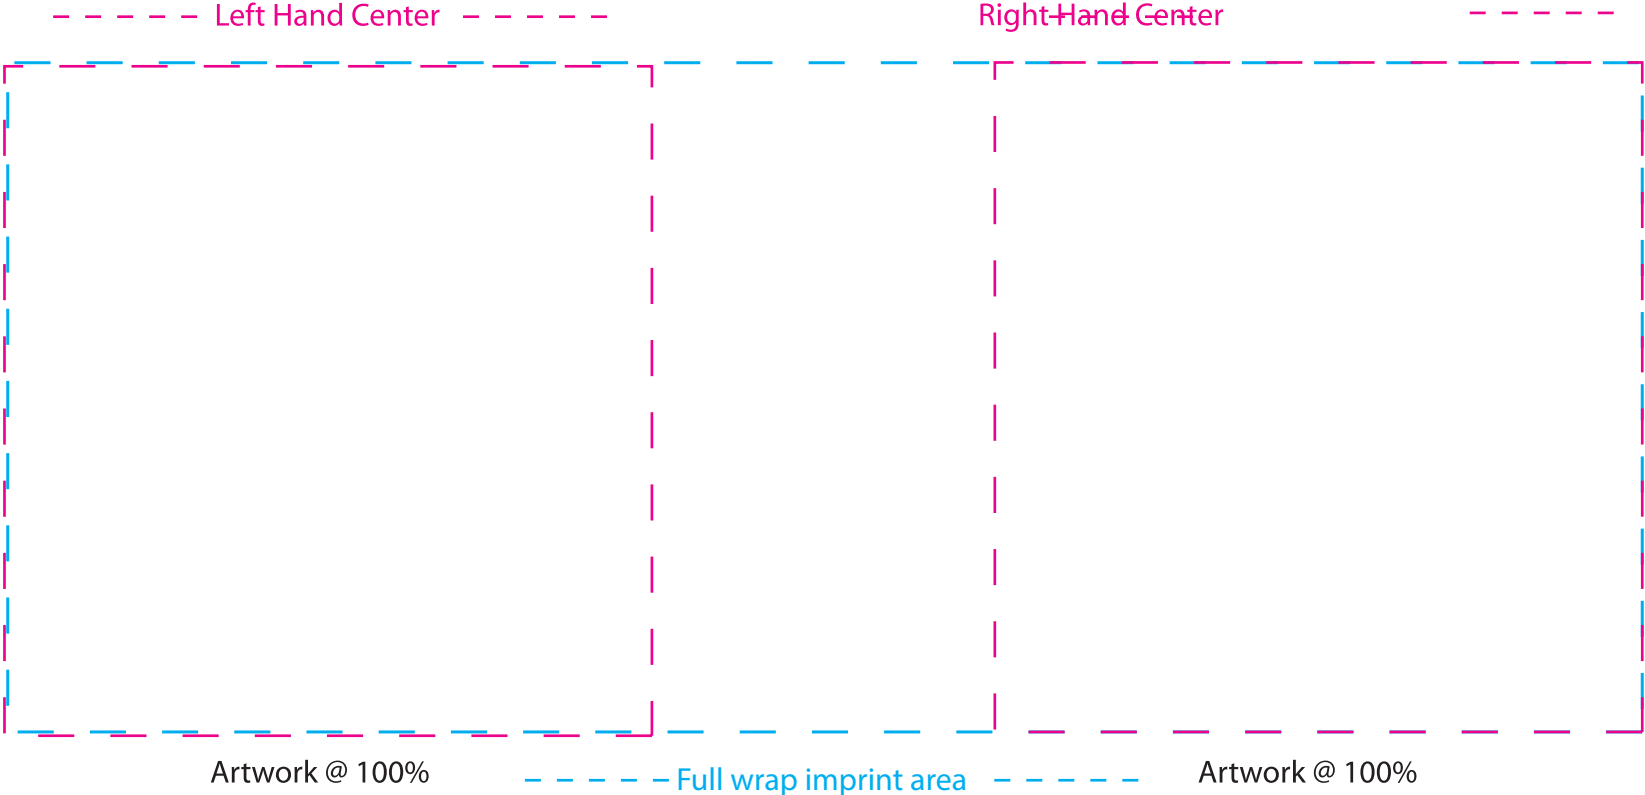

DRK304

4 Color Wrap Mug

Artwork Scaled Down

Item Size: 4 3/4 x 3 3/4 x 3 1/4 (Includes Handle)
Max Imprint Area: 8 1/2" W x 3 1/2" H
Imprint Method: **4 color process**

MMK Inside Label

Imprint Size (Logo Drop): 5"W x 1"H
Label Size (Custom Label): 8"W x 5"H

MTR5081 (HashTag Tin)

Silver Tin w/ Full Color Imprint

MAGENTA TO BE
KNOCKED OUT

PRODUCT SIZE AT 100%
This is the actual size of your
logo on this product

Mug Drop
Gummy Candy
2" Round Label