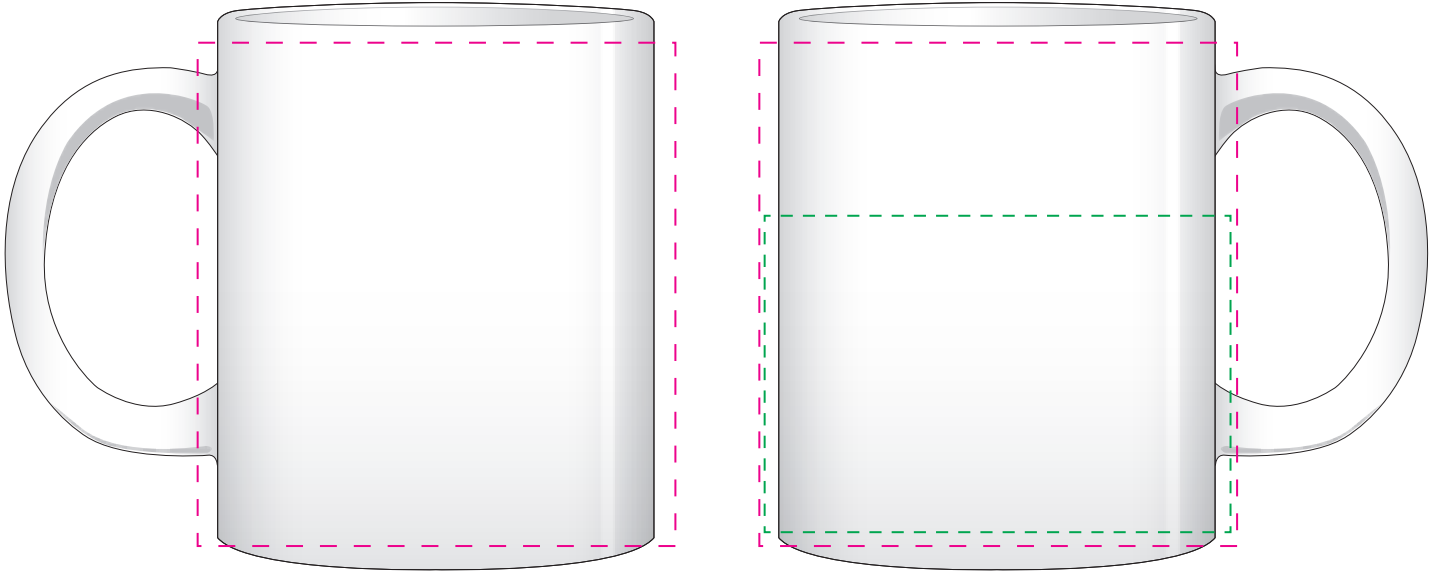

DRK304

4 Color Wrap Mug

Artwork Scaled Down

Item Size: 4 3/4 x 3 3/4 x 3 1/4 (Includes Handle)
Max Imprint Area: 8 1/2" W x 3 1/2" H
Imprint Method: **4 color process**

MMK Inside Label

Imprint Size (Logo Drop): 5"W x 1"H
Label Size (Custom Label): 8"W x 5"H

MTR5081 (HashTag Tin)

Silver Tin w/ Full Color Imprint

MAGENTA TO BE
KNOCKED OUT

PRODUCT SIZE AT 100%
This is the actual size of your
logo on this product

Mug Drop
Gummy Candy
2" Round Label