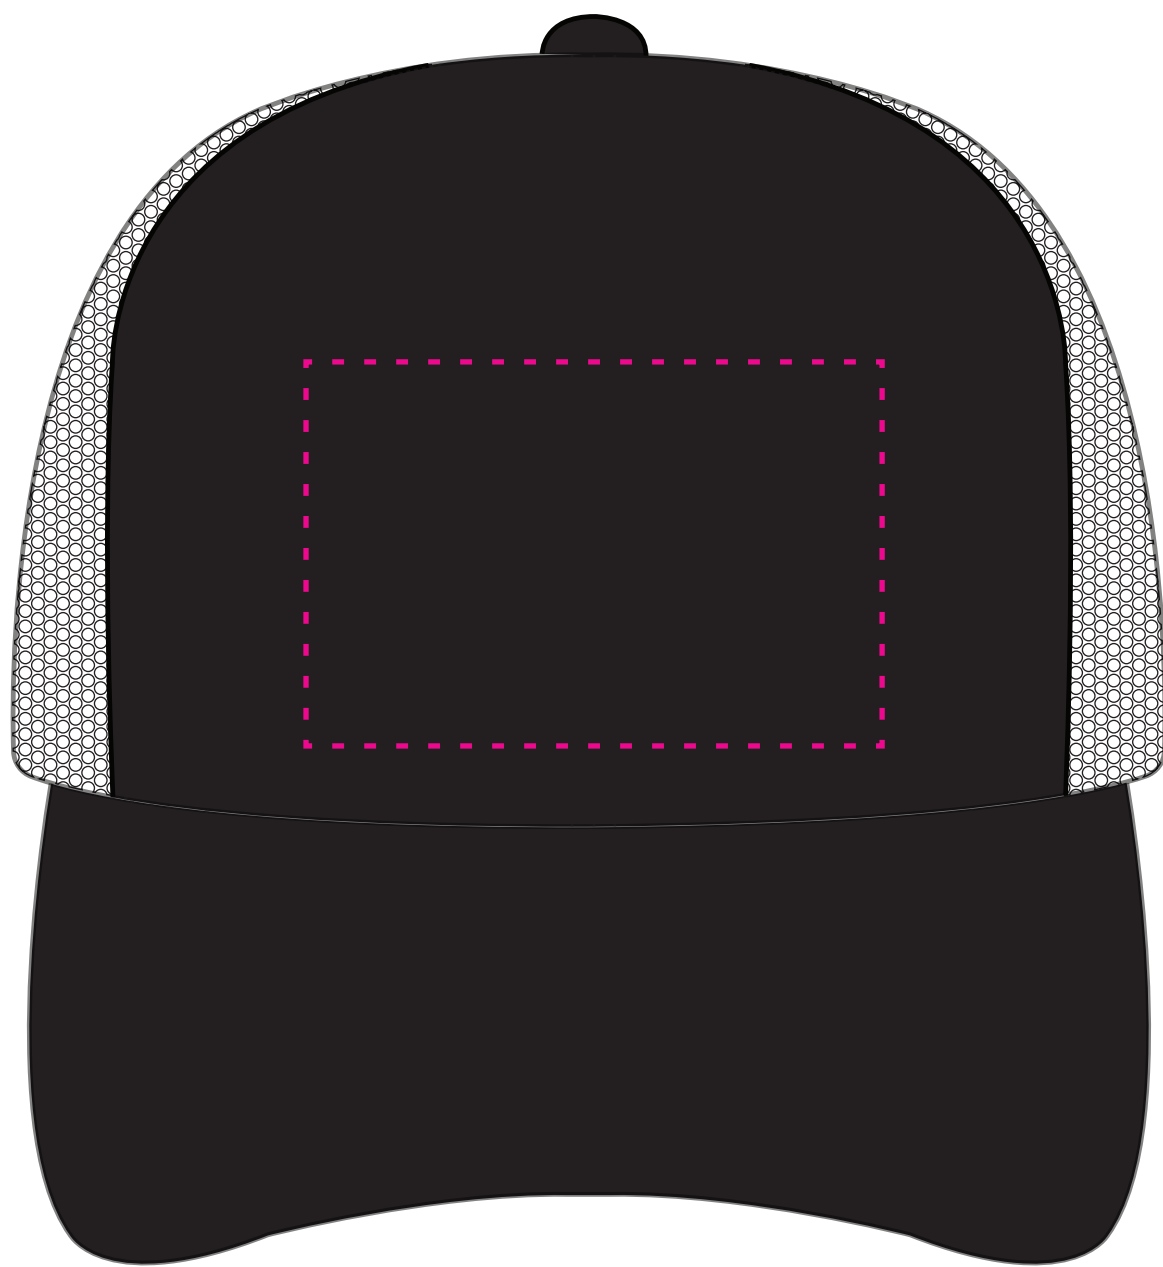

LPH237

Honeycomb Mesh Trucker Hat

ARTWORK @ 100%

ARTWORK @ 100%

ARTWORK @ 100%

ARTWORK @ 100%

ARTWORK @ 100%

IMPRINT SIZE: 3" W x 2" H

IMPRINT METHOD: EMBROIDERY