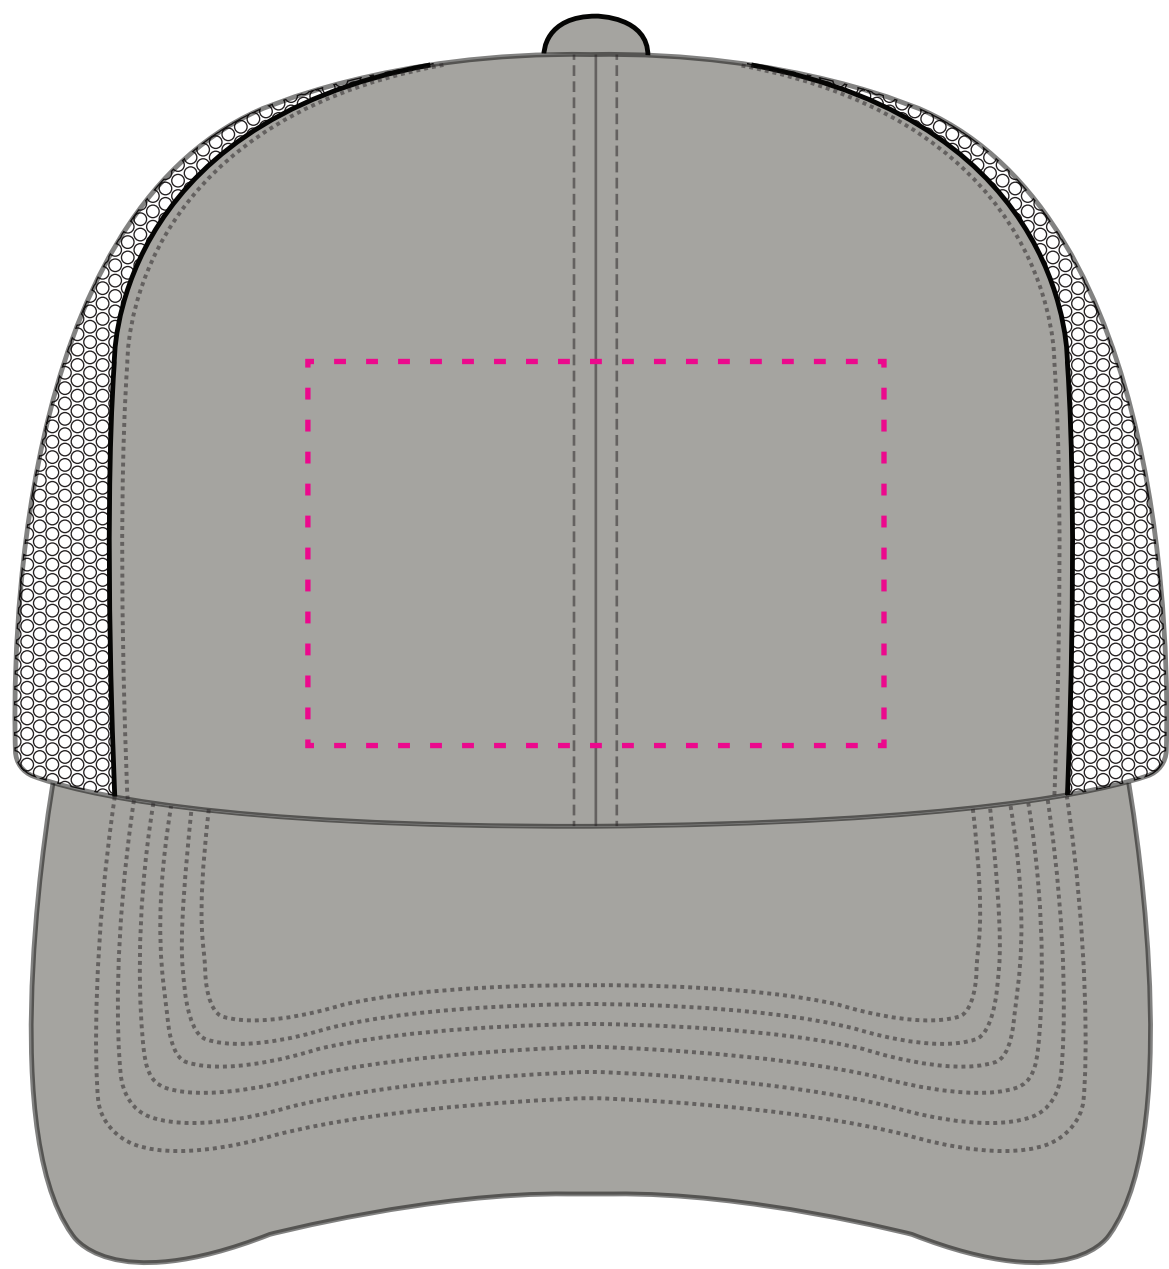

LPH237

Honeycomb Mesh Trucker Hat

ARTWORK @ 100%

ARTWORK @ 100%

ARTWORK @ 100%

ARTWORK @ 100%

ARTWORK @ 100%

IMPRINT SIZE: 3" W x 2" H

IMPRINT METHOD: EMBROIDERY