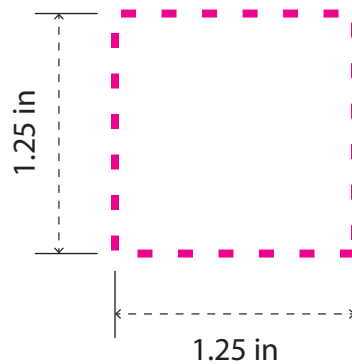

LMS348

ACE USA Tonal Bottom 2oz Stoneware Shot Glass

IRON

PREVIEW
(FOR APPROXIMATE SIZE & POSITIONING ONLY)
Digital image may not reproduce exactly

PRODUCT SIZE AT 100%
This is the actual size of your
logo on this product

Item Size: 2 1/4"W X 2 1/4"H
Imprint Size: 1 1/4"W X 1 1/4"H
Imprint Method: Padprint