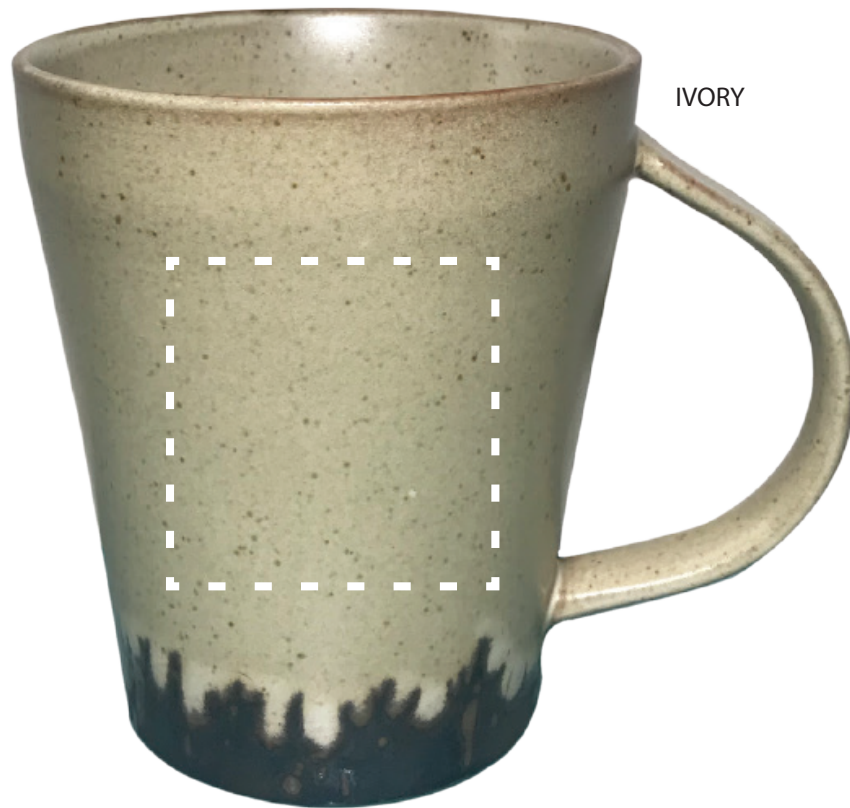

LMS347

ACE USA Tonal Bottom 15oz Porcelain Mug

IVORY

PREVIEW

(FOR APPROXIMATE SIZE & POSITIONING ONLY)
Digital image may not reproduce exactly