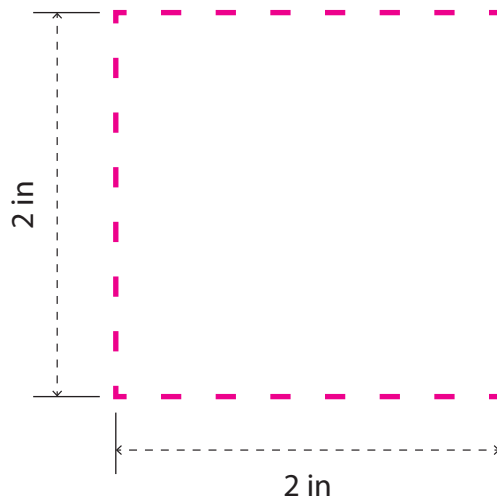

## PREVIEW

(FOR APPROXIMATE SIZE & POSITIONING ONLY)  
*Digital image may not reproduce exactly*

PRODUCT SIZE AT 100%  
This is the actual size of your  
logo on this product

Item Size: 5"W X 4 5/16"H  
Imprint Size: 2"W X 2"H  
Imprint Method: Padprint

## PREVIEW

(FOR APPROXIMATE SIZE & POSITIONING ONLY)  
*Digital image may not reproduce exactly*

PRODUCT SIZE AT 100%  
This is the actual size of your  
logo on this product

Item Size: 5"W X 4 5/16"H

Imprint Size: 2"W X 2"H