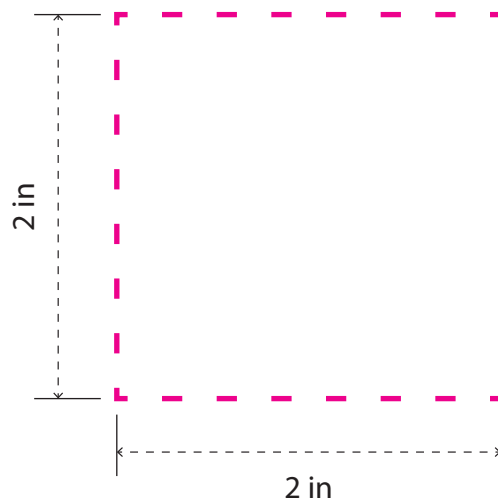

## PREVIEW

(FOR APPROXIMATE SIZE & POSITIONING ONLY)  
*Digital image may not reproduce exactly*

PRODUCT SIZE AT 100%  
This is the actual size of your  
logo on this product

Item Size: 5"W X 4 5/16"H  
Imprint Size: 2"W X 2"H  
Imprint Method: Padprint

## PREVIEW

(FOR APPROXIMATE SIZE & POSITIONING ONLY)  
*Digital image may not reproduce exactly*

PRODUCT SIZE AT 100%  
This is the actual size of your  
logo on this product

Item Size: 5"W X 4 5/16"H

Imprint Size: 2"W X 2"H