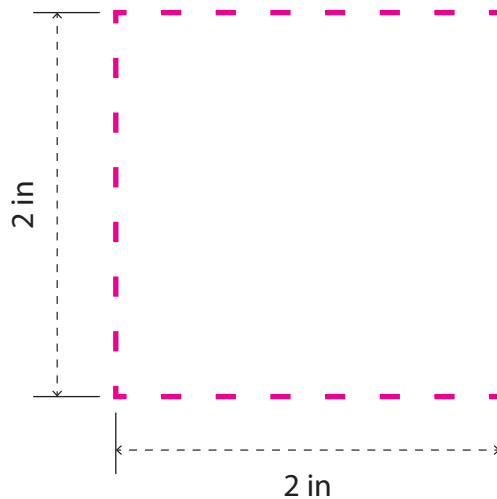

## PREVIEW

(FOR APPROXIMATE SIZE & POSITIONING ONLY)  
*Digital image may not reproduce exactly*

PRODUCT SIZE AT 100%  
This is the actual size of your  
logo on this product

Item Size: 5"W X 4 5/16"H  
Imprint Size: 2"W X 2"H  
Imprint Method: Padprint

## PREVIEW

(FOR APPROXIMATE SIZE & POSITIONING ONLY)  
*Digital image may not reproduce exactly*

PRODUCT SIZE AT 100%  
This is the actual size of your  
logo on this product

Item Size: 5"W X 4 5/16"H

Imprint Size: 2"W X 2"H

Imprint Method: Padprint