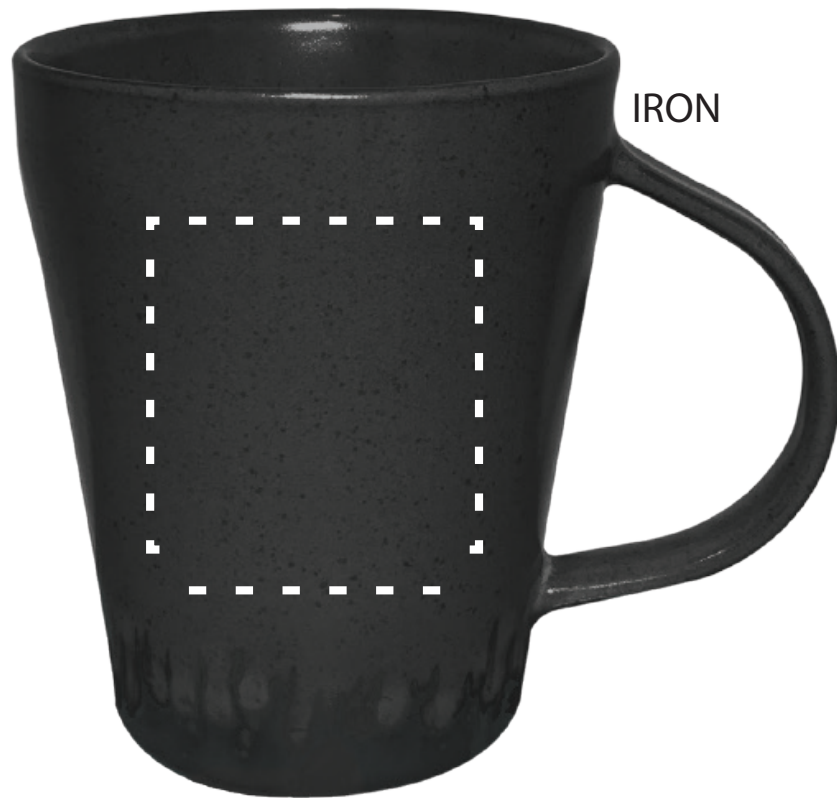

# LMS347

ACE USA Tonal Bottom 15oz Porcelain Mug

## PREVIEW

(FOR APPROXIMATE SIZE & POSITIONING ONLY)  
*Digital image may not reproduce exactly*

PRODUCT SIZE AT 100%  
This is the actual size of your  
logo on this product

Item Size: 5"W X 4 5/16"H  
Imprint Size: 2"W X 2"H  
Imprint Method: Padprint

# LMS347

ACE USA Tonal Bottom 15oz Porcelain Mug

CELEDON

## PREVIEW

(FOR APPROXIMATE SIZE & POSITIONING ONLY)  
*Digital image may not reproduce exactly*

PRODUCT SIZE AT 100%  
This is the actual size of your  
logo on this product

Item Size: 5"W X 4 5/16"H

Imprint Size: 2"W X 2"H