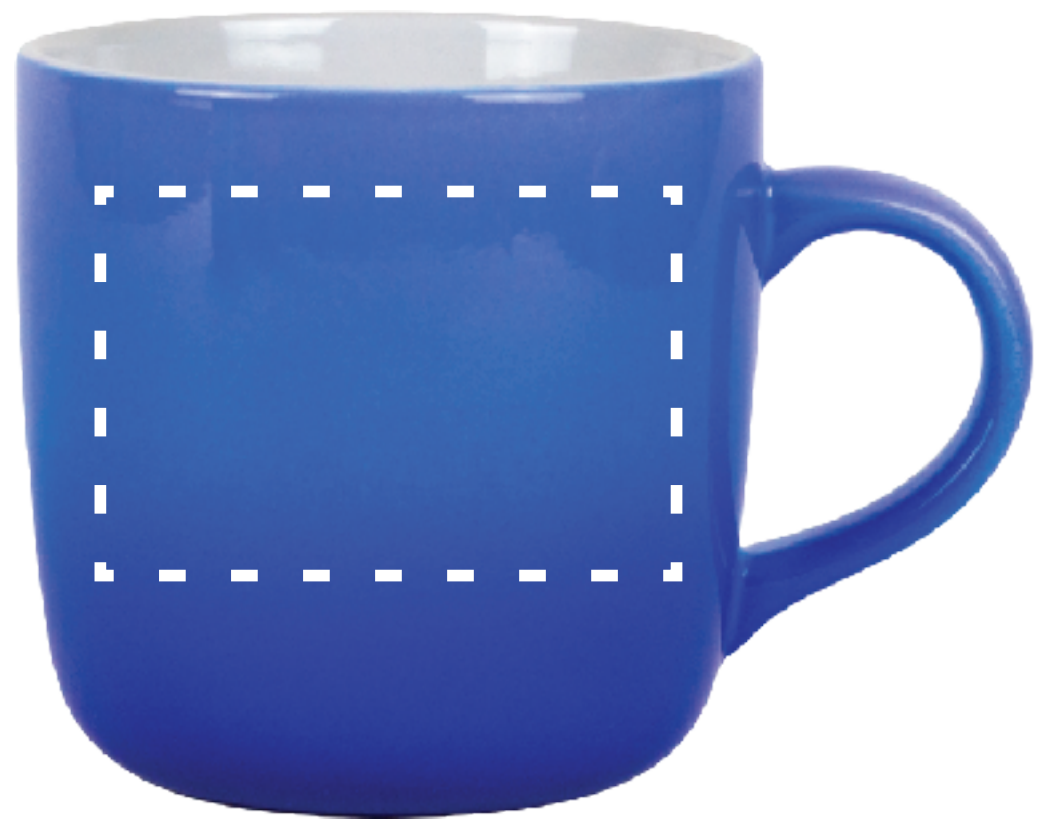

LMS327

Ombre Mug

PINKISH VELVET WINE

PROVENCE ROYAL

ARTWORK @ 100%

GLACIER BLACK

OPAL REFLECTING POND

ITEM SIZE: 5 1/4"W x 3 3/4"H
IMPRINT SIZE: 3"W x 2"H
IMPRINT METHOD: Silkscreen