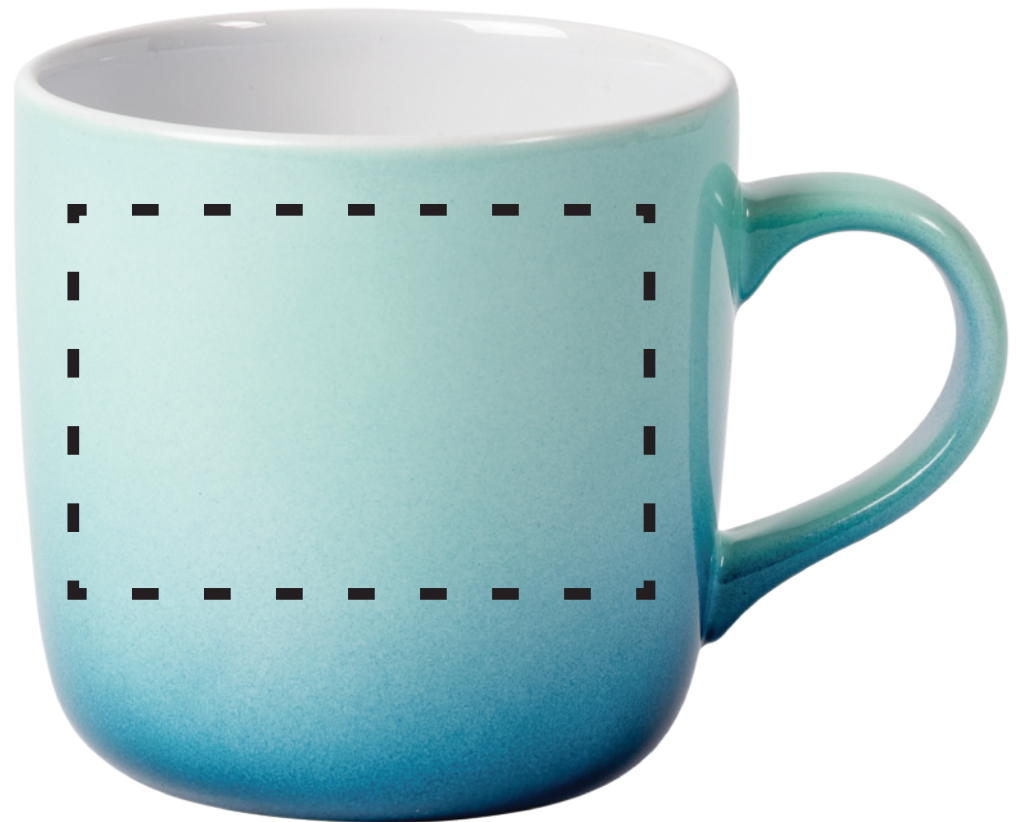

LMS327

Ombre Mug

PINKISH VELVET WINE

PROVENCE ROYAL

ARTWORK @ 100%

GLACIER BLACK

OPAL REFLECTING POND

ITEM SIZE: 5 1/4"W x 3 3/4"H
IMPRINT SIZE: 3"W x 2"H
IMPRINT METHOD: Silkscreen