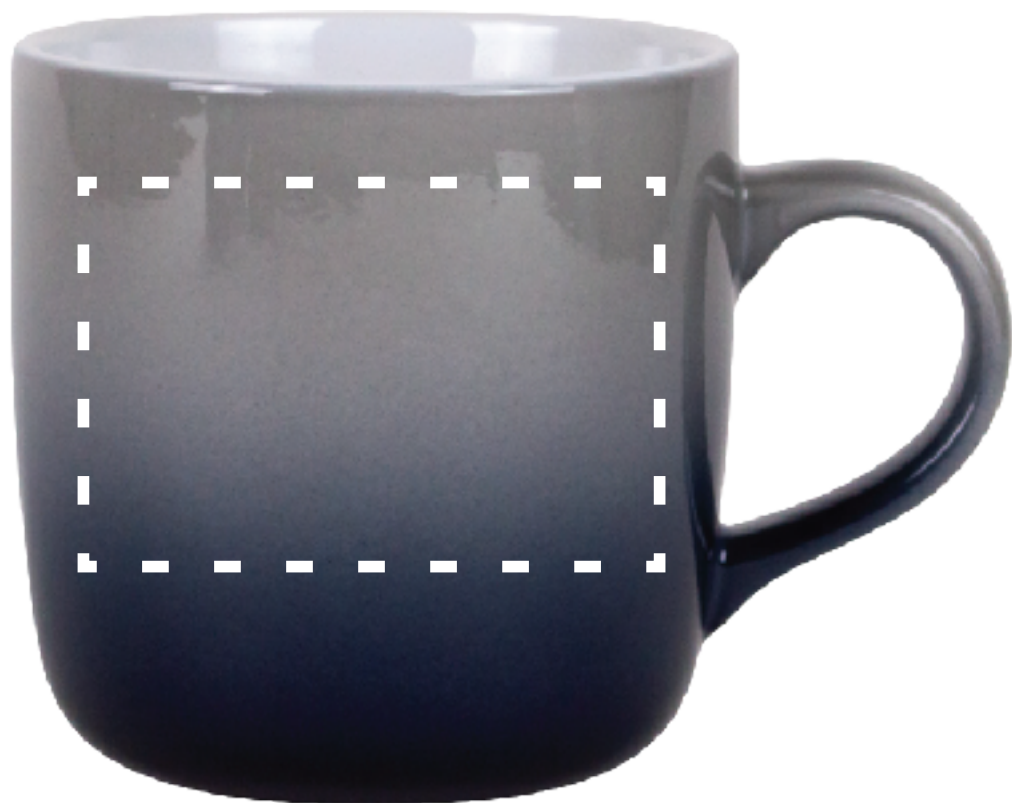

LMS327

Ombre Mug

PINKISH VELVET WINE

PROVENCE ROYAL

ARTWORK @ 100%

GLACIER BLACK

OPAL REFLECTING POND

ITEM SIZE: 5 1/4"W x 3 3/4"H
IMPRINT SIZE: 3"W x 2"H
IMPRINT METHOD: Silkscreen