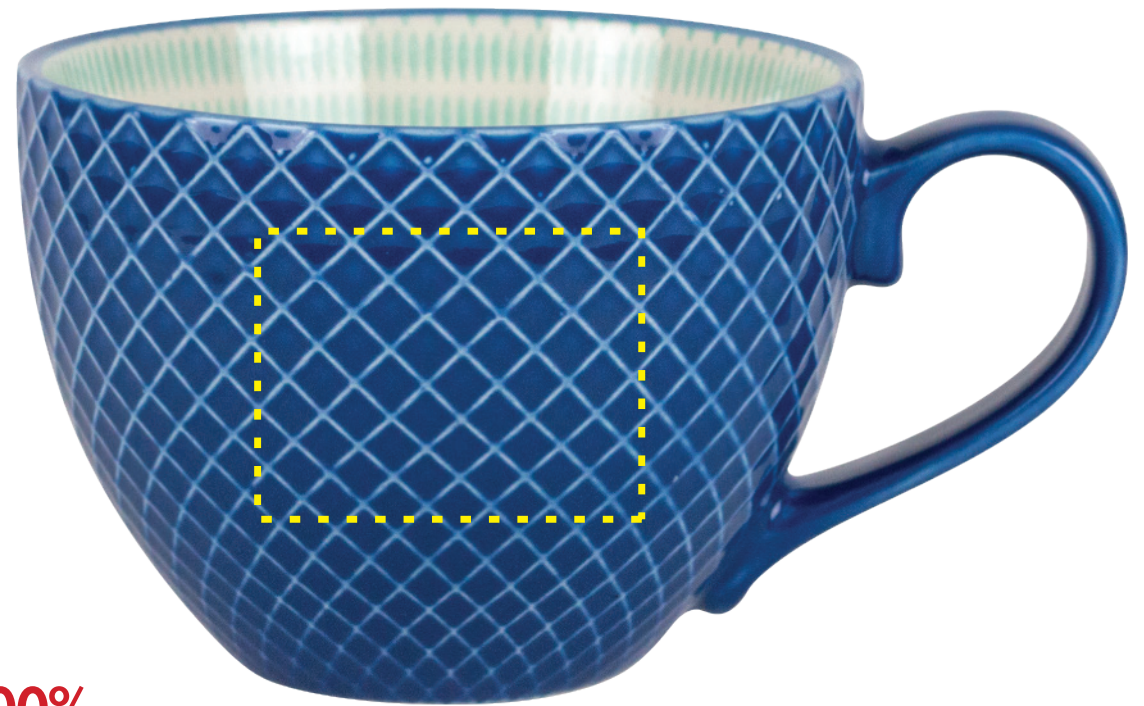

MS322

Pattern Mix Mug

BLACK

NAVY

ARTWORK @ 100%

OLIVE

ITEM SIZE: 5 3/4"W x 3"H

IMPRINT SIZE: 2"W x 1 1/2"H

IMPRINT METHOD: PAD PRINT