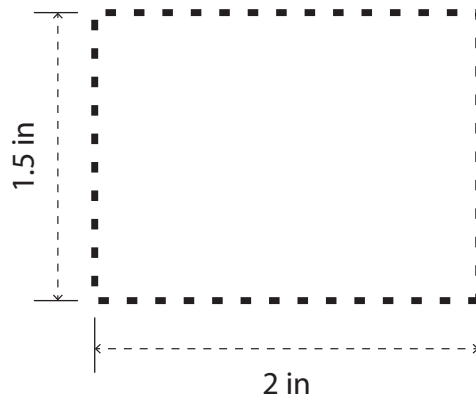

LMS322

Pattern Mix Mug

PRODUCT SIZE AT 100%
This is the actual size of your
logo on this product

Item Size: 5 3/4"W X 3"H
Imprint Size: 2"W X 1 1/2"H
Imprint Method: Pad Print

LMS322

Pattern Mix Mug

NAVY

PRODUCT SIZE AT 100%
This is the actual size of your
logo on this product

Item Size: 5 3/4"W X 3"H
Imprint Size: 2"W X 1 1/2"H
Imprint Method: Pad Print

LMS322

Pattern Mix Mug

OLIVE

PRODUCT SIZE AT 100%
This is the actual size of your
logo on this product

Item Size: 5 3/4"W X 3"H
Imprint Size: 2"W X 1 1/2"H
Imprint Method: Pad Print