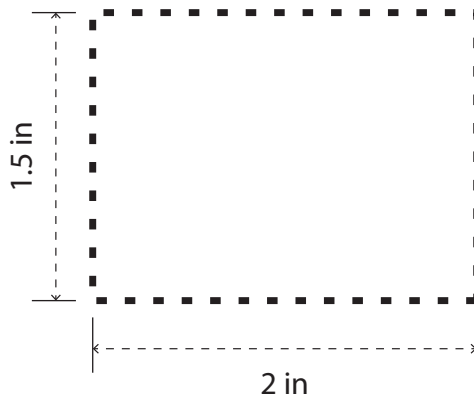

LMS322

Pattern Mix Mug

PRODUCT SIZE AT 100%
This is the actual size of your
logo on this product

Item Size: 5 3/4"W X 3"H
Imprint Size: 2"W X 1 1/2"H
Imprint Method: Pad Print

LMS322

Pattern Mix Mug

NAVY

PRODUCT SIZE AT 100%
This is the actual size of your
logo on this product

Item Size: 5 3/4"W X 3"H
Imprint Size: 2"W X 1 1/2"H
Imprint Method: Pad Print

LMS322

Pattern Mix Mug

OLIVE

PRODUCT SIZE AT 100%
This is the actual size of your
logo on this product

Item Size: 5 3/4"W X 3"H
Imprint Size: 2"W X 1 1/2"H
Imprint Method: Pad Print