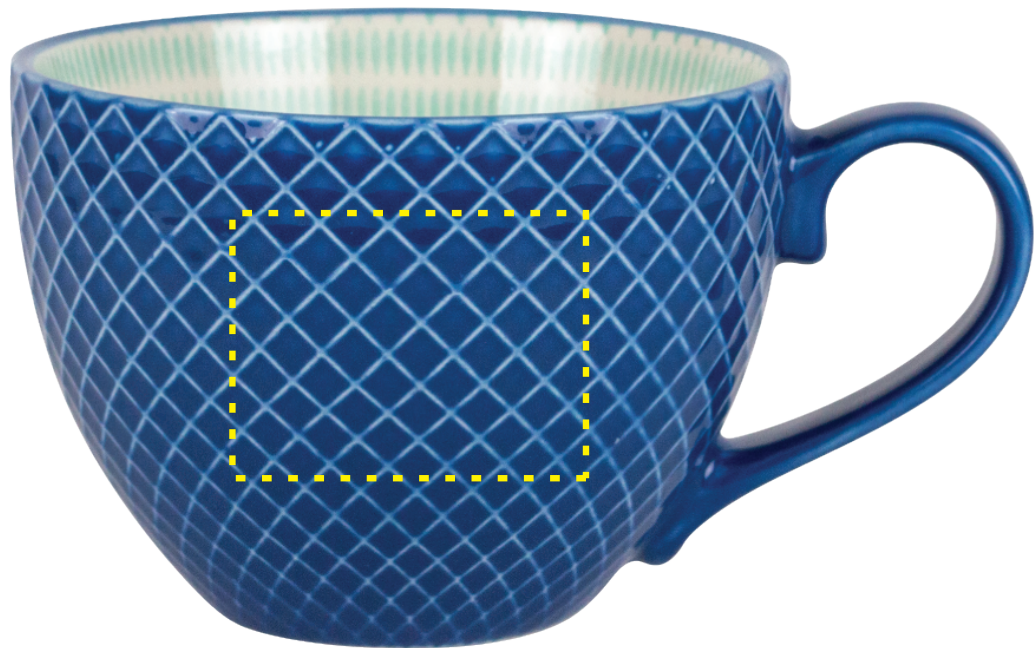

LMS322

Pattern Mix Mug

PRODUCT SIZE AT 100%
This is the actual size of your
logo on this product

Item Size: 5 3/4"W X 3"H
Imprint Size: 2"W X 1 1/2"H
Imprint Method: Pad Print

LMS322

Pattern Mix Mug

NAVY

PRODUCT SIZE AT 100%
This is the actual size of your
logo on this product

Item Size: 5 3/4"W X 3"H
Imprint Size: 2"W X 1 1/2"H
Imprint Method: Pad Print

LMS322

Pattern Mix Mug

OLIVE

PRODUCT SIZE AT 100%
This is the actual size of your
logo on this product

Item Size: 5 3/4"W X 3"H
Imprint Size: 2"W X 1 1/2"H
Imprint Method: Pad Print