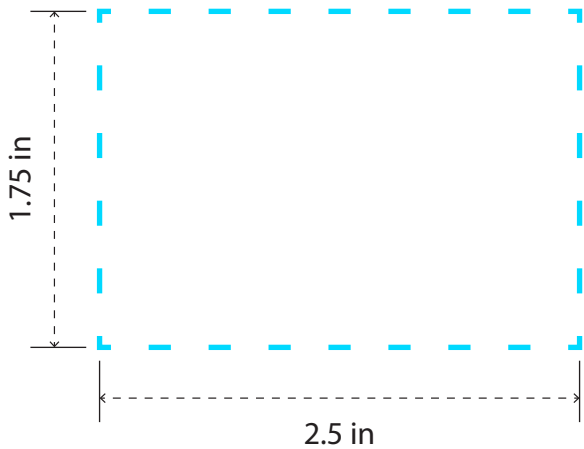

## ACE Beech Tree Mug

BEECHTREE

**PREVIEW**  
(FOR APPROXIMATE SIZE & POSITIONING ONLY)  
*Digital image may not reproduce exactly*

PRODUCT SIZE AT 100%  
This is the actual size of your  
logo on this product

Item Size: 5 1/2"W X 4 1/16"H  
Max Imprint Size: 2 1/2" W X 1 3/4"H  
Imprint Method: Pad Print

Use PINK border to separate  
design and avoid crease in mug