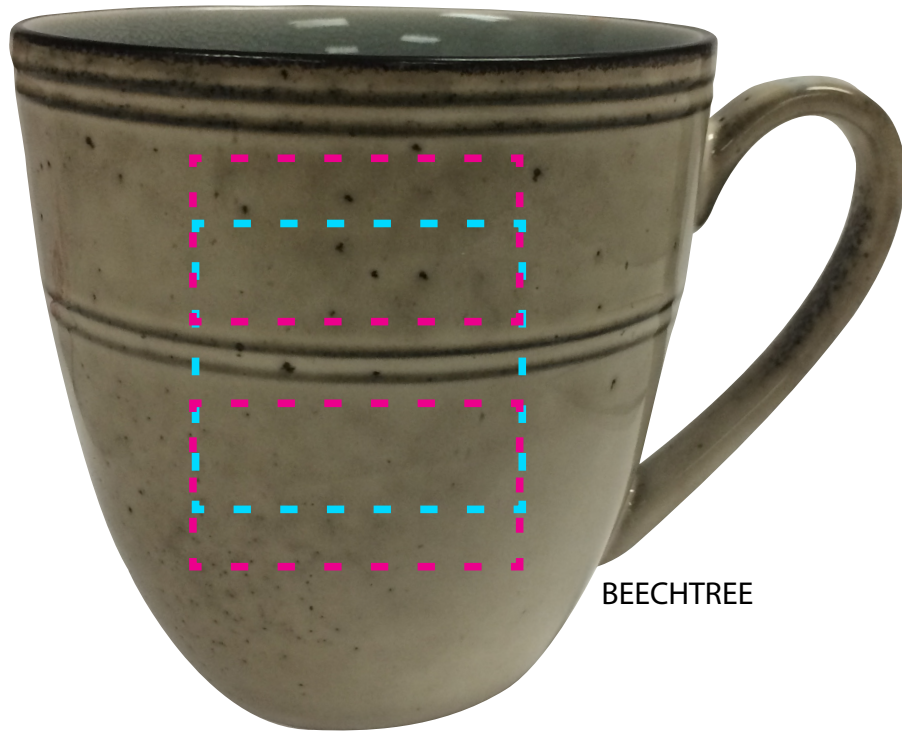

# LMS286

## ACE Beech Tree Mug

BEECHTREE

**PREVIEW**  
(FOR APPROXIMATE SIZE & POSITIONING ONLY)  
*Digital image may not reproduce exactly*

PRODUCT SIZE AT 100%  
This is the actual size of your  
logo on this product

Item Size: 5 1/2"W X 4 1/16"H  
Max Imprint Size: 2 1/2" W X 1 3/4"H  
Imprint Method: Pad Print

Use PINK border to separate  
design and avoid crease in mug