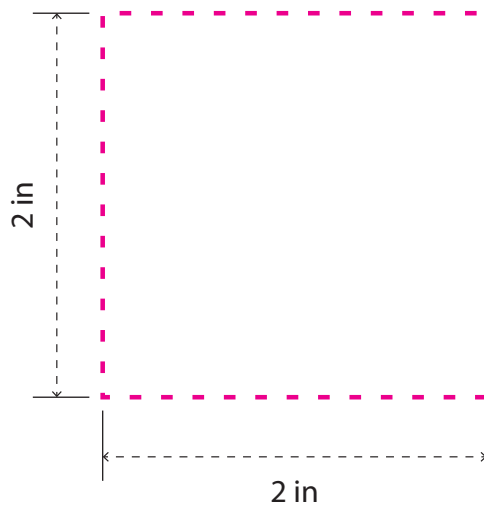

Imprint Size: 2"W X 2"H (Indicated By Dashed Line)

Imprint Method: Silkscreen

LMS284

ACE The Dark Side Mug

PREVIEW
(FOR APPROXIMATE SIZE & POSITIONING ONLY)
Digital image may not reproduce exactly

PRODUCT SIZE AT 100%
This is the actual size of your
logo on this product

Item Size: 5"W X 4 11/16"H

Imprint Size: 2"W X 2"H (Indicated By Dashed Line)

Imprint Method: Silkscreen

LMS284

ACE The Dark Side Mug

Phantom

PREVIEW
(FOR APPROXIMATE SIZE & POSITIONING ONLY)
Digital image may not reproduce exactly

PRODUCT SIZE AT 100%
This is the actual size of your
logo on this product

Item Size: 5"W X 4 11/16"H

Imprint Size: 2"W X 2"H (Indicated By Dashed Line)

Imprint Method: Silkscreen

LMS284

ACE The Dark Side Mug

Item Size: 5"W X 4 11/16"H

Imprint Size: 2"W X 2"H (Indicated By Dashed Line)

Imprint Method: Silkscreen