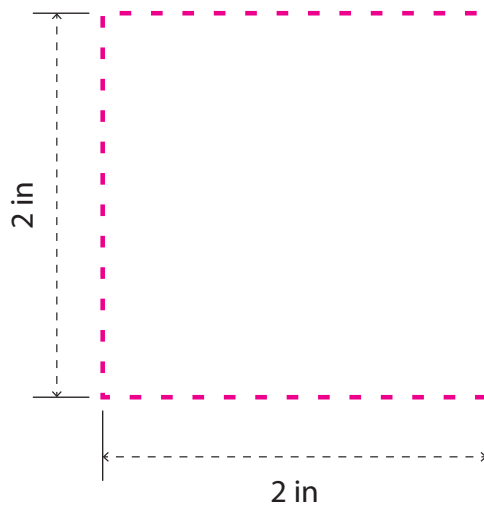

LMS284

ACE The Dark Side Mug

PREVIEW
(FOR APPROXIMATE SIZE & POSITIONING ONLY)
Digital image may not reproduce exactly

PRODUCT SIZE AT 100%
This is the actual size of your
logo on this product

Item Size: 5"W X 4 11/16"H

Imprint Size: 2"W X 2"H (Indicated By Dashed Line)

Imprint Method: Silkscreen

LMS284

ACE The Dark Side Mug

PREVIEW
(FOR APPROXIMATE SIZE & POSITIONING ONLY)
Digital image may not reproduce exactly

PRODUCT SIZE AT 100%
This is the actual size of your
logo on this product

PRODUCT SIZE AT 100%
This is the actual size of your
logo on this product

Item Size: 5"W X 4 11/16"H

Imprint Size: 2"W X 2"H (Indicated By Dashed Line)

Imprint Method: Silkscreen

LMS284

ACE The Dark Side Mug

Item Size: 5"W X 4 11/16"H

Imprint Size: 2"W X 2"H (Indicated By Dashed Line)

Imprint Method: Silkscreen