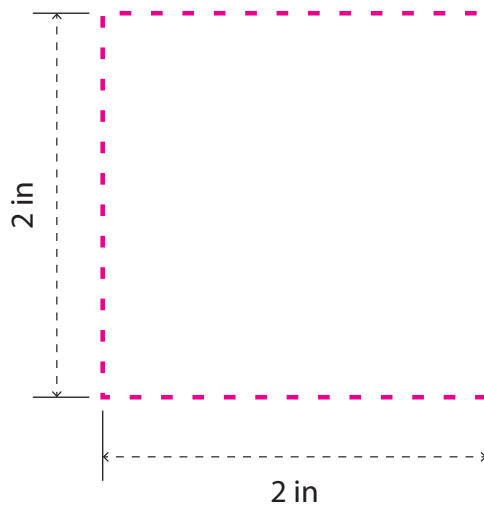

PRODUCT SIZE AT 100%
This is the actual size of your
logo on this product

Item Size: 5"W X 4 11/16"H

Imprint Size: 2"W X 2"H (Indicated By Dashed Line)

Imprint Method: Silkscreen

LMS284

ACE The Dark Side Mug

Ranger

PREVIEW
(FOR APPROXIMATE SIZE & POSITIONING ONLY)
Digital image may not reproduce exactly

PRODUCT SIZE AT 100%
This is the actual size of your
logo on this product

Item Size: 5"W X 4 11/16"H

Imprint Size: 2"W X 2"H (Indicated By Dashed Line)

Imprint Method: Silkscreen

LMS284

ACE The Dark Side Mug

Burgundy

PREVIEW
(FOR APPROXIMATE SIZE & POSITIONING ONLY)
Digital image may not reproduce exactly

PRODUCT SIZE AT 100%
This is the actual size of your
logo on this product

Item Size: 5"W X 4 11/16"H

Imprint Size: 2"W X 2"H (Indicated By Dashed Line)

Imprint Method: Silkscreen