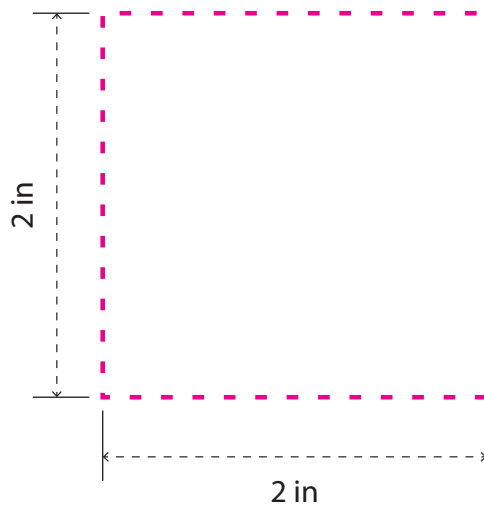

Item Size: 5"W X 4 11/16"H

Imprint Size: 2"W X 2"H (Indicated By Dashed Line)

Imprint Method: Silkscreen

LMS284

ACE The Dark Side Mug

Phantom

PREVIEW
(FOR APPROXIMATE SIZE & POSITIONING ONLY)
Digital image may not reproduce exactly

PRODUCT SIZE AT 100%
This is the actual size of your
logo on this product

Item Size: 5"W X 4 11/16"H

Imprint Size: 2"W X 2"H (Indicated By Dashed Line)

Imprint Method: Silkscreen

LMS284

ACE The Dark Side Mug

Ranger

PREVIEW
(FOR APPROXIMATE SIZE & POSITIONING ONLY)
Digital image may not reproduce exactly

PRODUCT SIZE AT 100%
This is the actual size of your
logo on this product

Item Size: 5"W X 4 11/16"H

Imprint Size: 2"W X 2"H (Indicated By Dashed Line)

Item Size: 5"W X 4 11/16"H

Imprint Size: 2"W X 2"H (Indicated By Dashed Line)

Imprint Method: Silkscreen